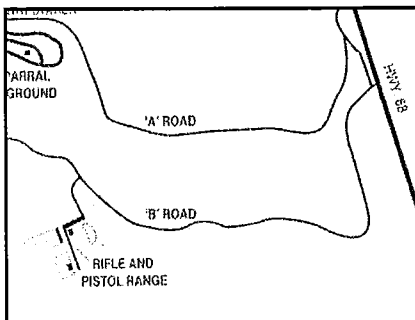

Location of Rifle Range:

Camping & Day Use Facilities

Laguna Seca has both camping and barbeque facilities to meet everyone's needs. Laguna Seca offers RV and tent camping. The new Trackview Pavilion can accommodate 100-850 person for events.