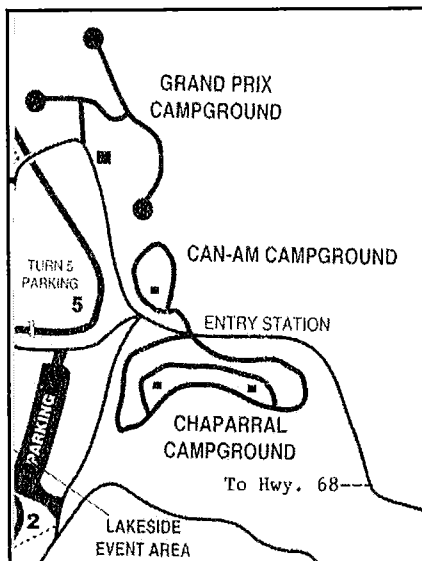

Camping Reservations & Information (831) 755-4895
Emergency Dial 911

**Rifle and Pistol Range Prices:
(per person)**

Paper Targets and Reactive Steel Targets:

First Hour	\$11
Additional Time/ Each 15 minutes	\$2.50
Subject to reservation	\$5
Test Fire 10 minutes	\$7.50
Club Event	\$10

Location of Rifle Range:

Camping & Day Use Facilities

Laguna Seca has both camping and barbeque facilities to meet everyone's needs. Laguna Seca offers RV and tent camping. The new Trackview Pavilion can accommodate 100-850 person for events.

Campground Locations:

**Laguna Seca
Recreation Area
Rifle & Pistol
Range**

Laguna Seca
Rifle & Pistol Range
1025 Monterey-Salinas
Highway 68
Salinas, CA 93908
(831) 757-6317

"Gun Safety Is No Accident"

Rifle Section

Year Round

Open Friday, Saturday, Sunday
& Monday
9:00 am-3:30 pm

The Rifle and Pistol Range is closed on Christmas Day, New Years Day, and during major events at Laguna Seca.

Call for specific dates.

Location of Laguna Seca