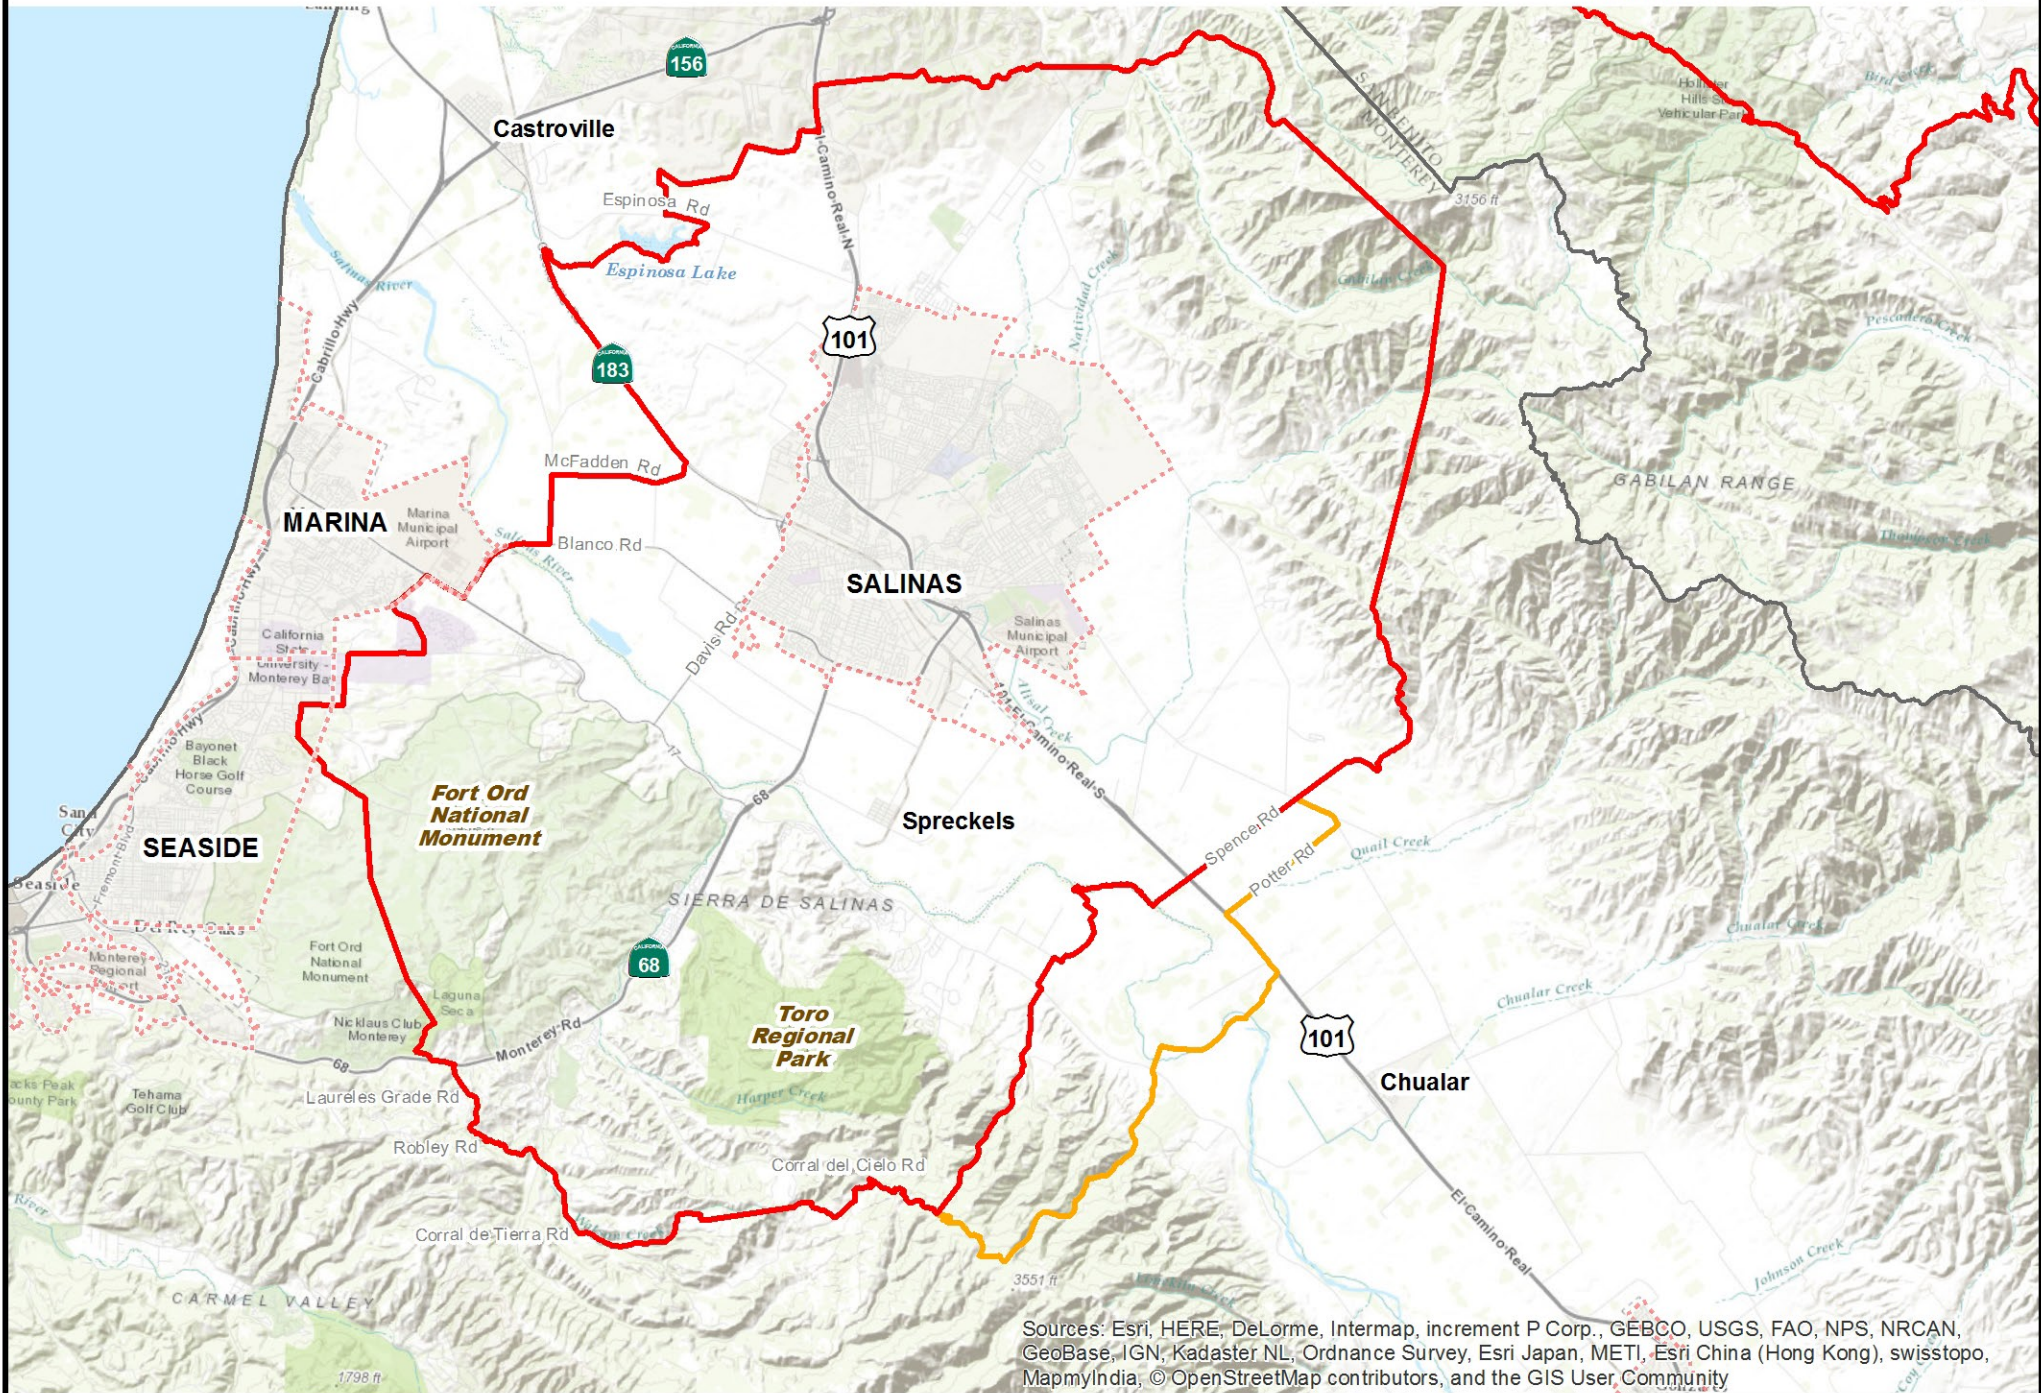

ACP Quarantine Area

June 15, 2017

 Existing Area (Dec. 14, 2016)

 Proposed Addition (June 15, 2017)

0 1 2 3 4 5 Miles

Map Produced: June 23, 2017

Sources: Esri, HERE, DeLorme, Intermap, increment P Corp., GEBCO, USGS, FAO, NPS, NRCAN, GeoBase, IGN, Kadaster NL, Ordnance Survey, Esri Japan, METI, Esri China (Hong Kong), swisstopo, MapmyIndia, © OpenStreetMap contributors, and the GIS User Community