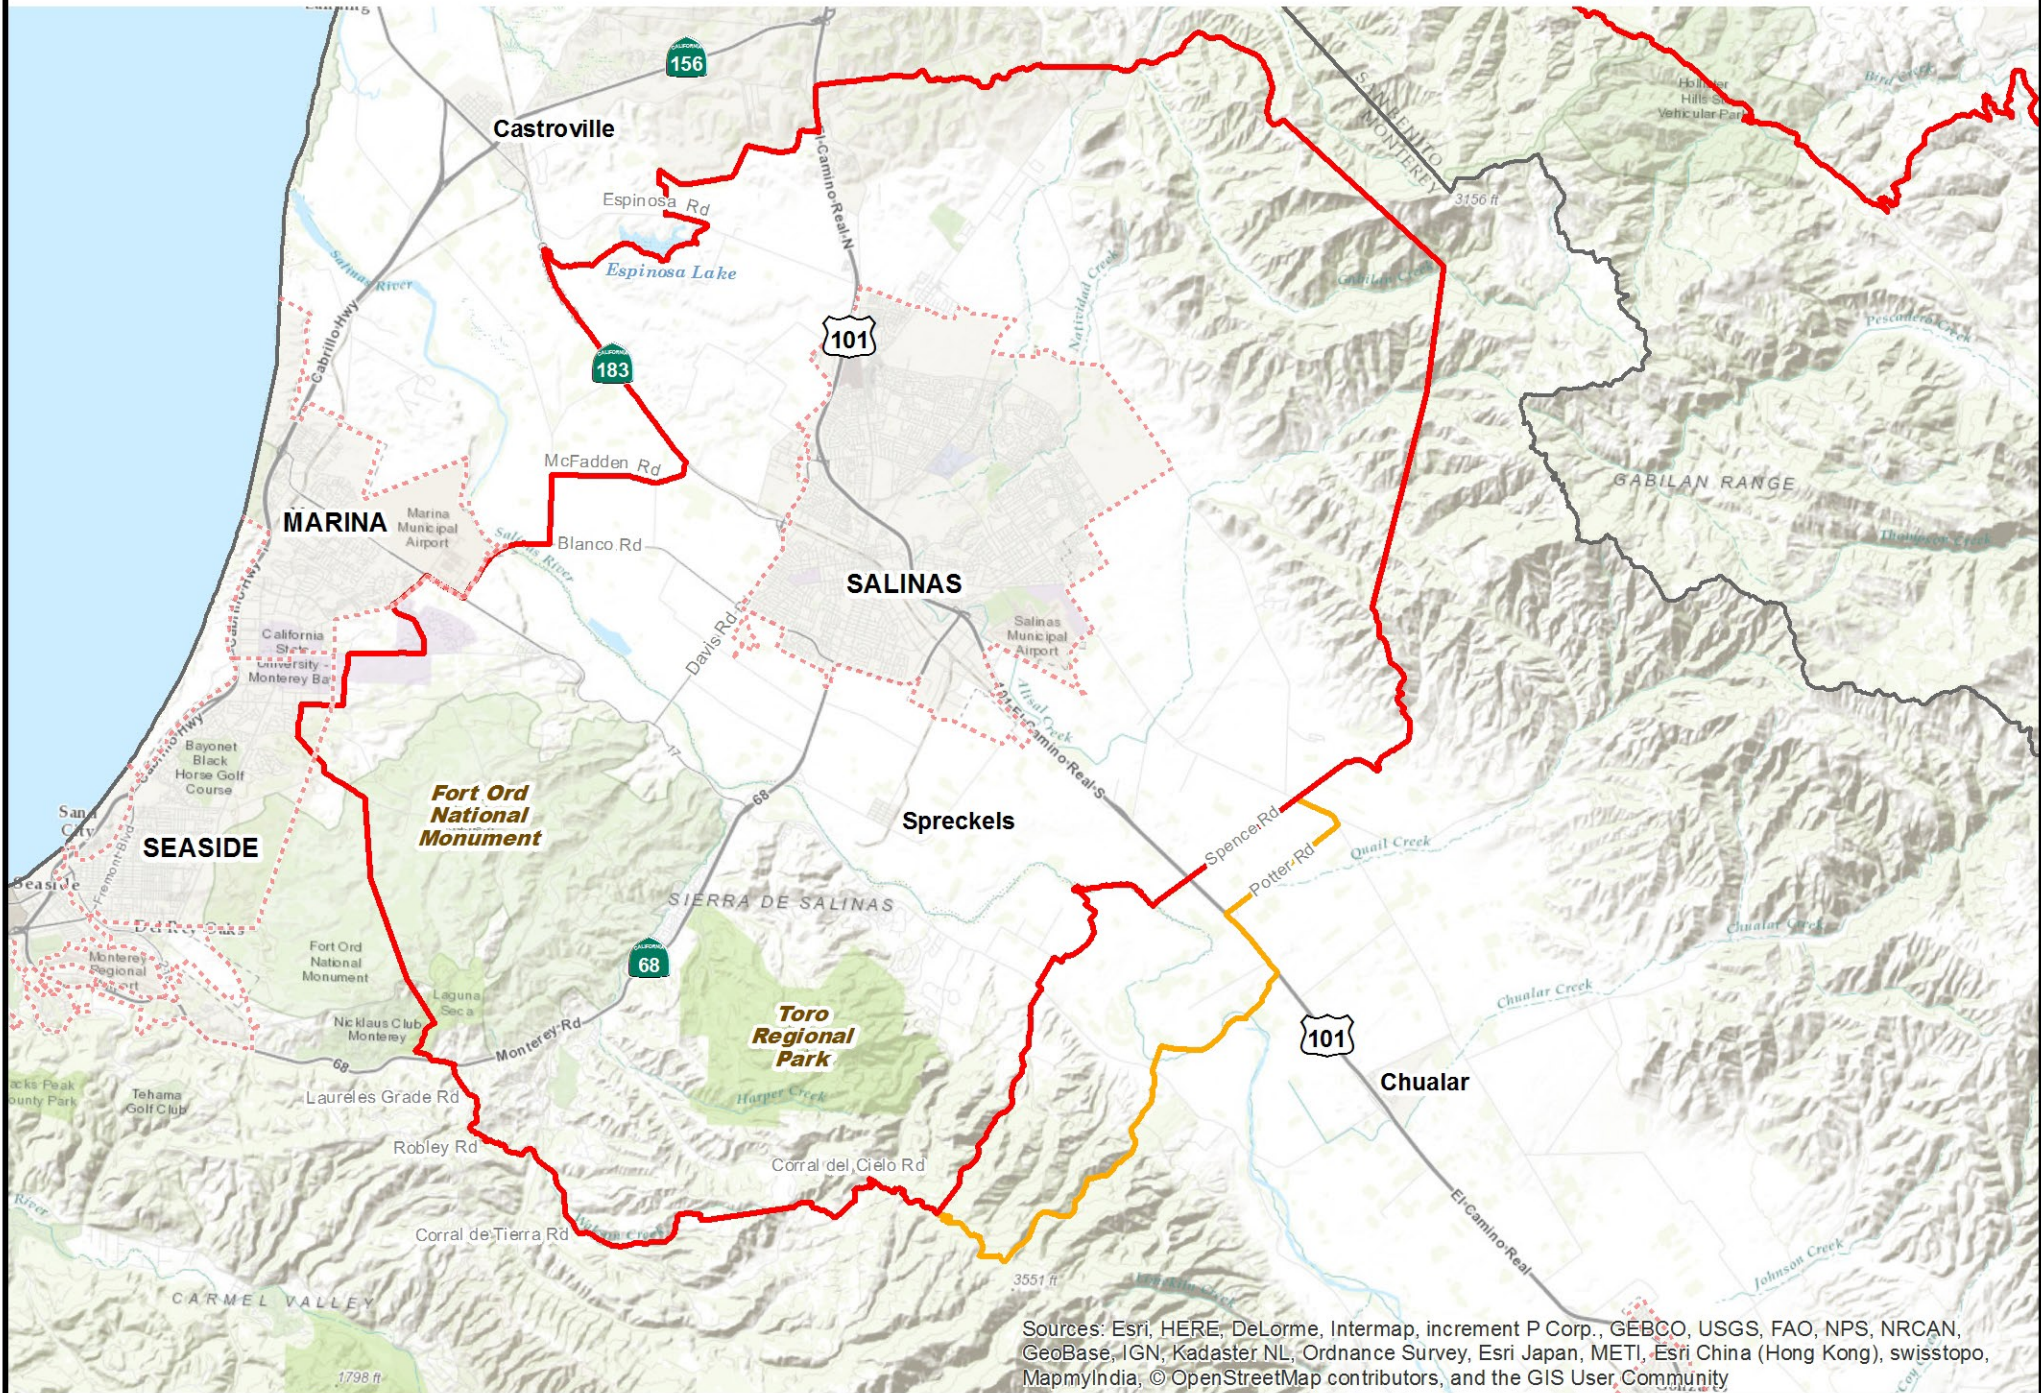

# ACP Quarantine Area

June 15, 2017

 Existing Area (Dec. 14, 2016)

 Proposed Addition (June 15, 2017)

0 1 2 3 4 5 Miles

Map Produced: June 23, 2017

Sources: Esri, HERE, DeLorme, Intermap, increment P Corp., GEBCO, USGS, FAO, NPS, NRCAN, GeoBase, IGN, Kadaster NL, Ordnance Survey, Esri Japan, METI, Esri China (Hong Kong), swisstopo, MapmyIndia, © OpenStreetMap contributors, and the GIS User Community