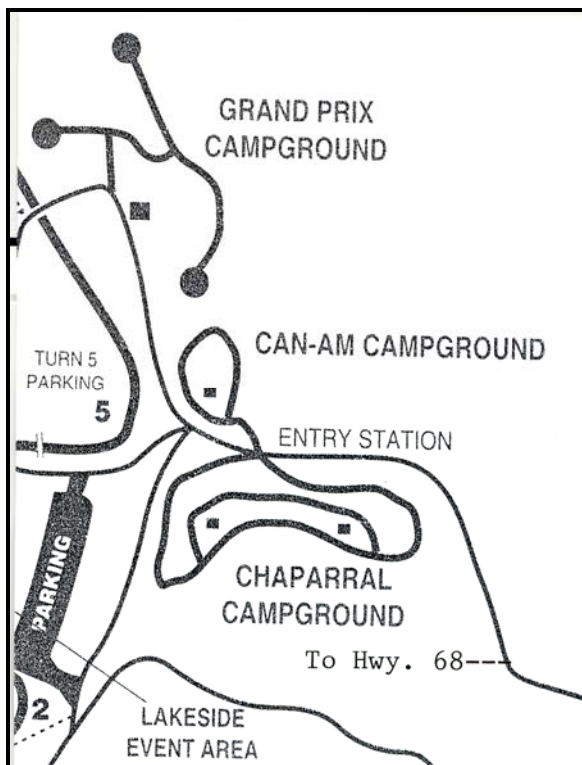

Camping Reservations &
Information (831) 755-4895
Emergency Dial 911

Rifle and Pistol Range Prices: (per person)

Paper Targets and Reactive
Steel Targets:

First Hour	\$10
Additional Time/ Each 15 minutes	\$2
Subject to reservation	\$5
Test Fire 10 minutes	\$5

Location of Rifle Range:

Camping & Day Use Facilities

Laguna Seca has both camping and barbeque facilities to meet everyone's needs. Laguna Seca offers RV and tent camping. The new Trackview Pavilion can accommodate 100-850 person for events.

Campground Locations:

Laguna Seca Recreation Area Rifle & Pistol Range

Laguna Seca
Rifle & Pistol Range
1025 Monterey-Salinas
Highway 68
Salinas, CA 93908
(831) 757-6317

“Gun Safety Is No Accident”

Rifle Section

Location of Laguna Seca