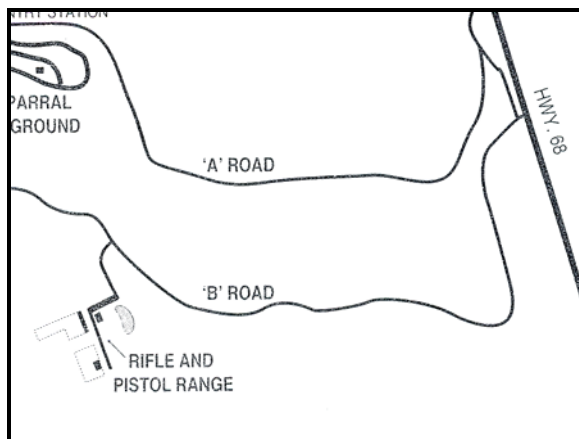

Location of Rifle Range:

Camping & Day Use Facilities

Laguna Seca has both camping and barbeque facilities to meet everyone's needs. Laguna Seca offers RV and tent camping. The new Trackview Pavilion can accommodate 100-850 person for events.

Location of Laguna Seca