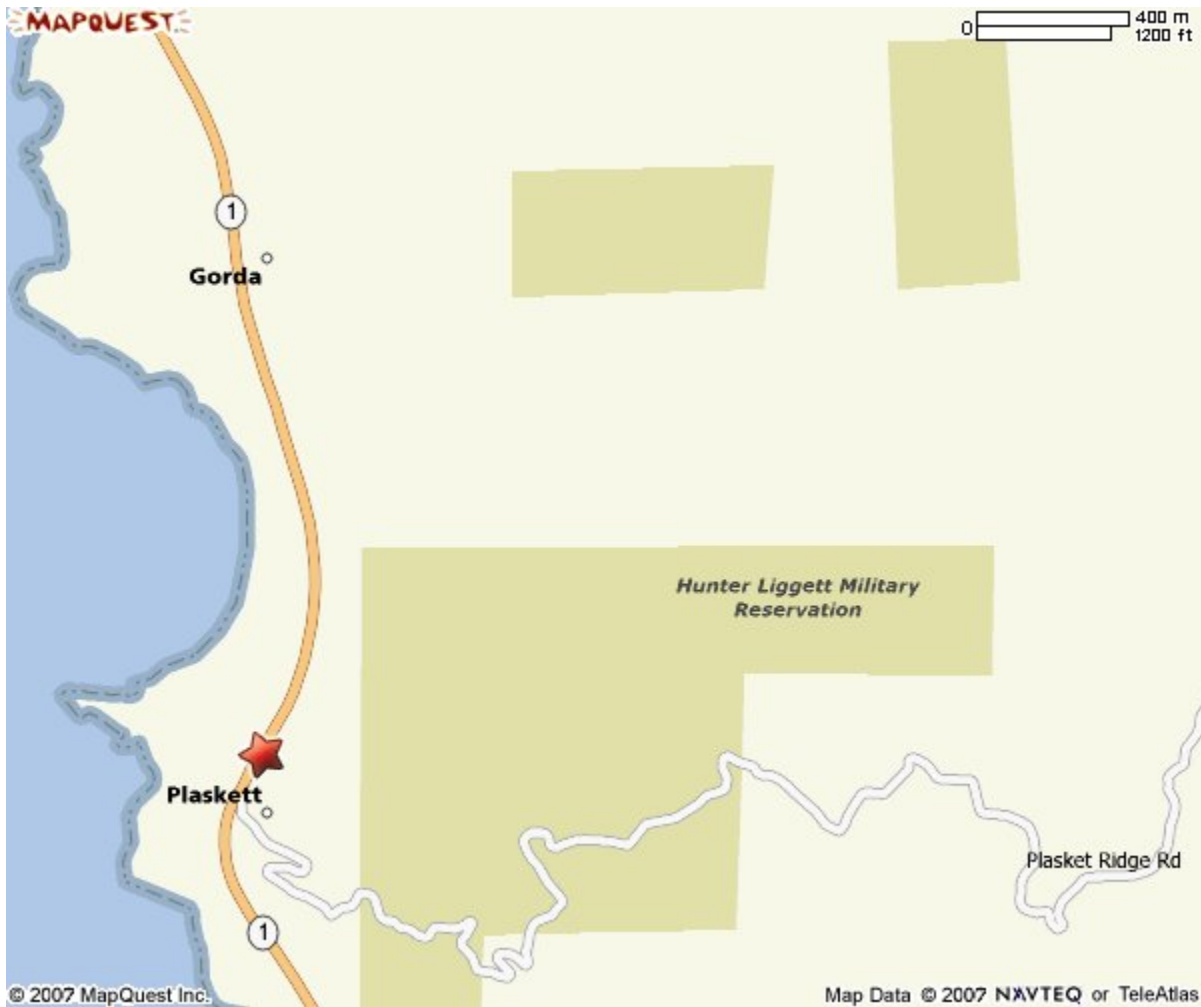

Pacific Valley School #1
69325 Highway 1
Big Sur CA 93920-9612

[70 miles south of Monterey on Hwy 1 and turn left at the rock]

[All rights reserved. Use Subject to License/Copyright](#) | [Map Legend](#)

This map is informational only. No representation is made or warranty given as to its content. User assumes all risk of use. MapQuest and its suppliers assume no responsibility for any loss or delay resulting from such use.