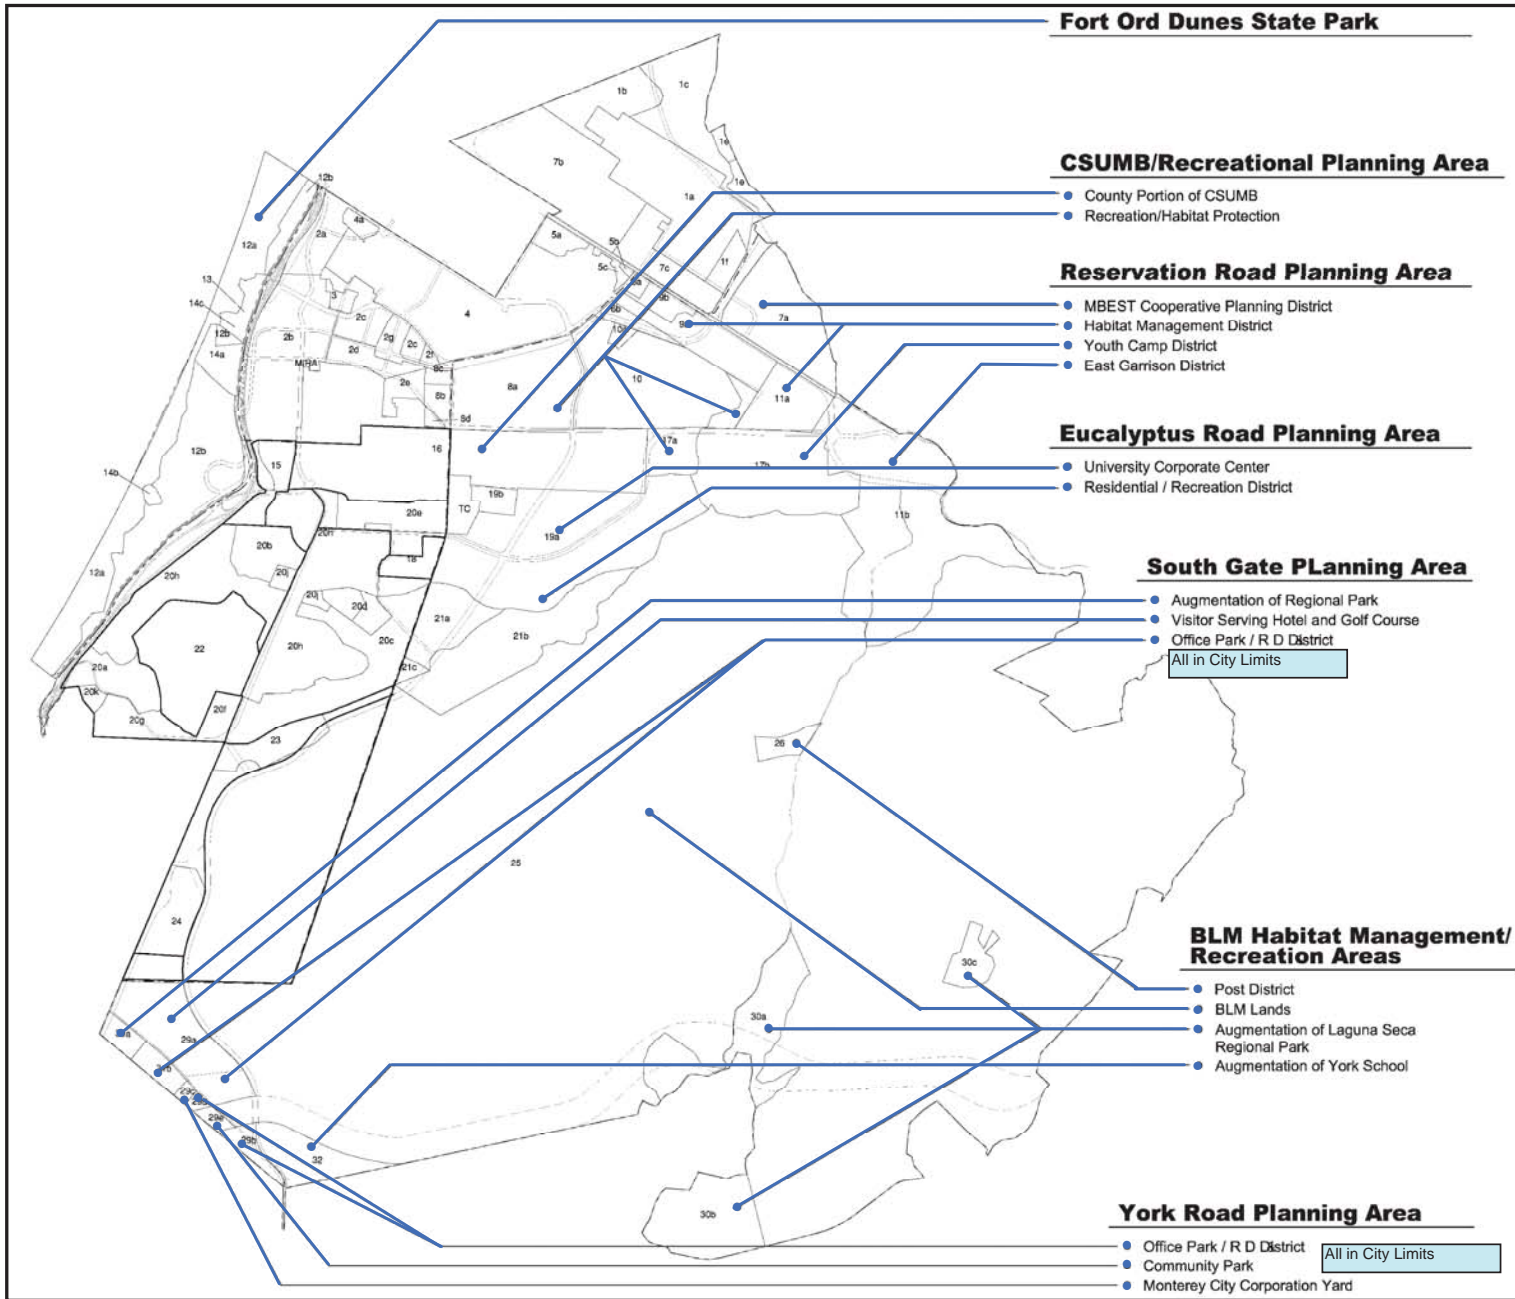

MONTEREY COUNTY

Fort Ord Master Plan

**Figure #LU6b
Planning Areas**

Source: Fort Ord Reuse Authority, 1997

1 inch equals 5,000 feet