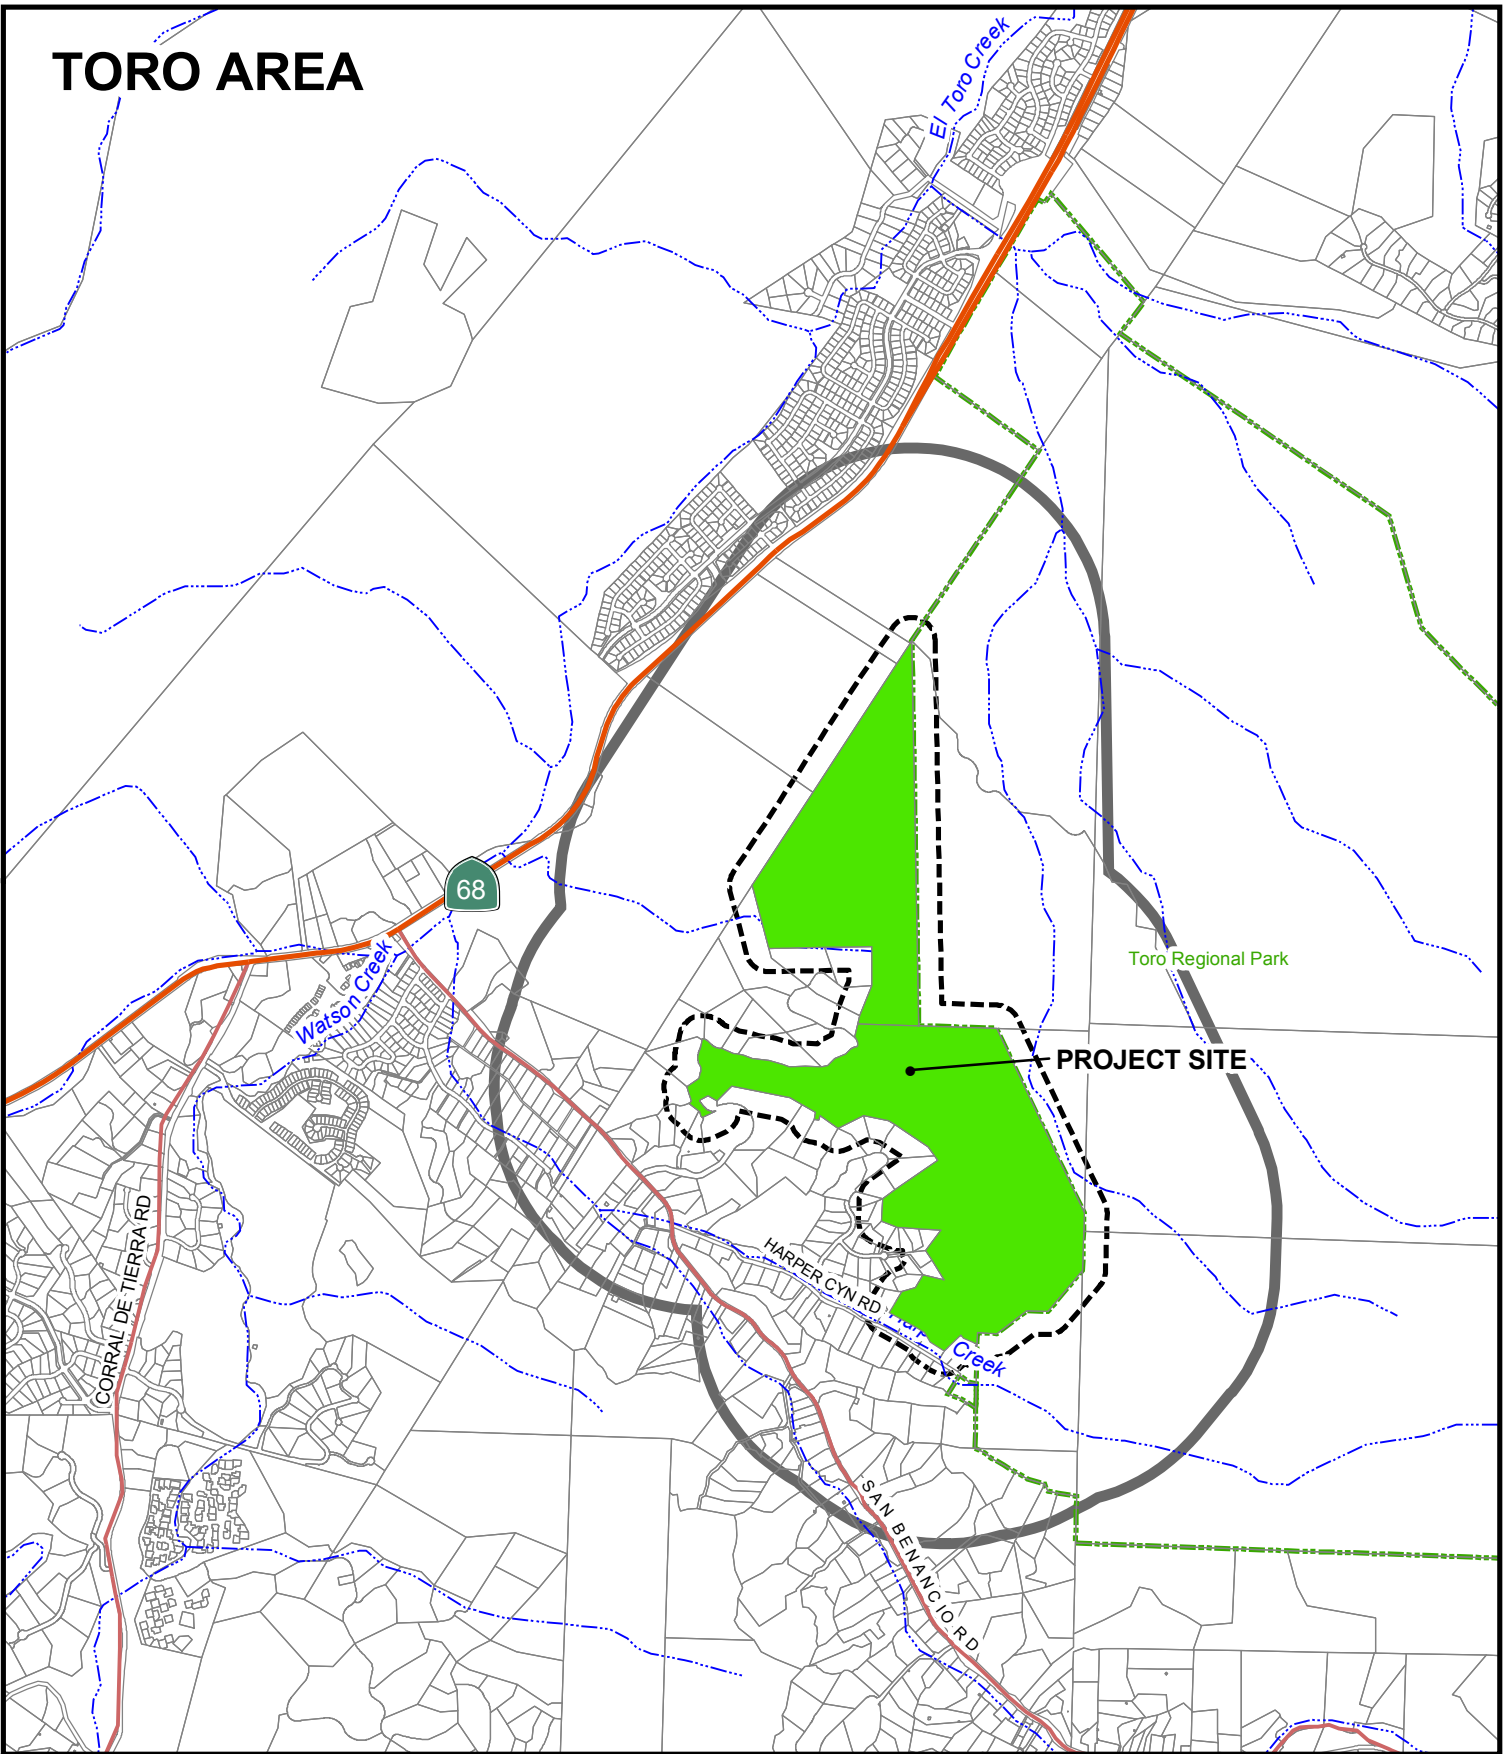

TORO AREA

APPLICANT: HARPER CANYON REALTY LLC

APN: 416-611-001-000 & 416-611-002-000

FILE # PLN000696

 300' Limit  2500' Limit  City Limits