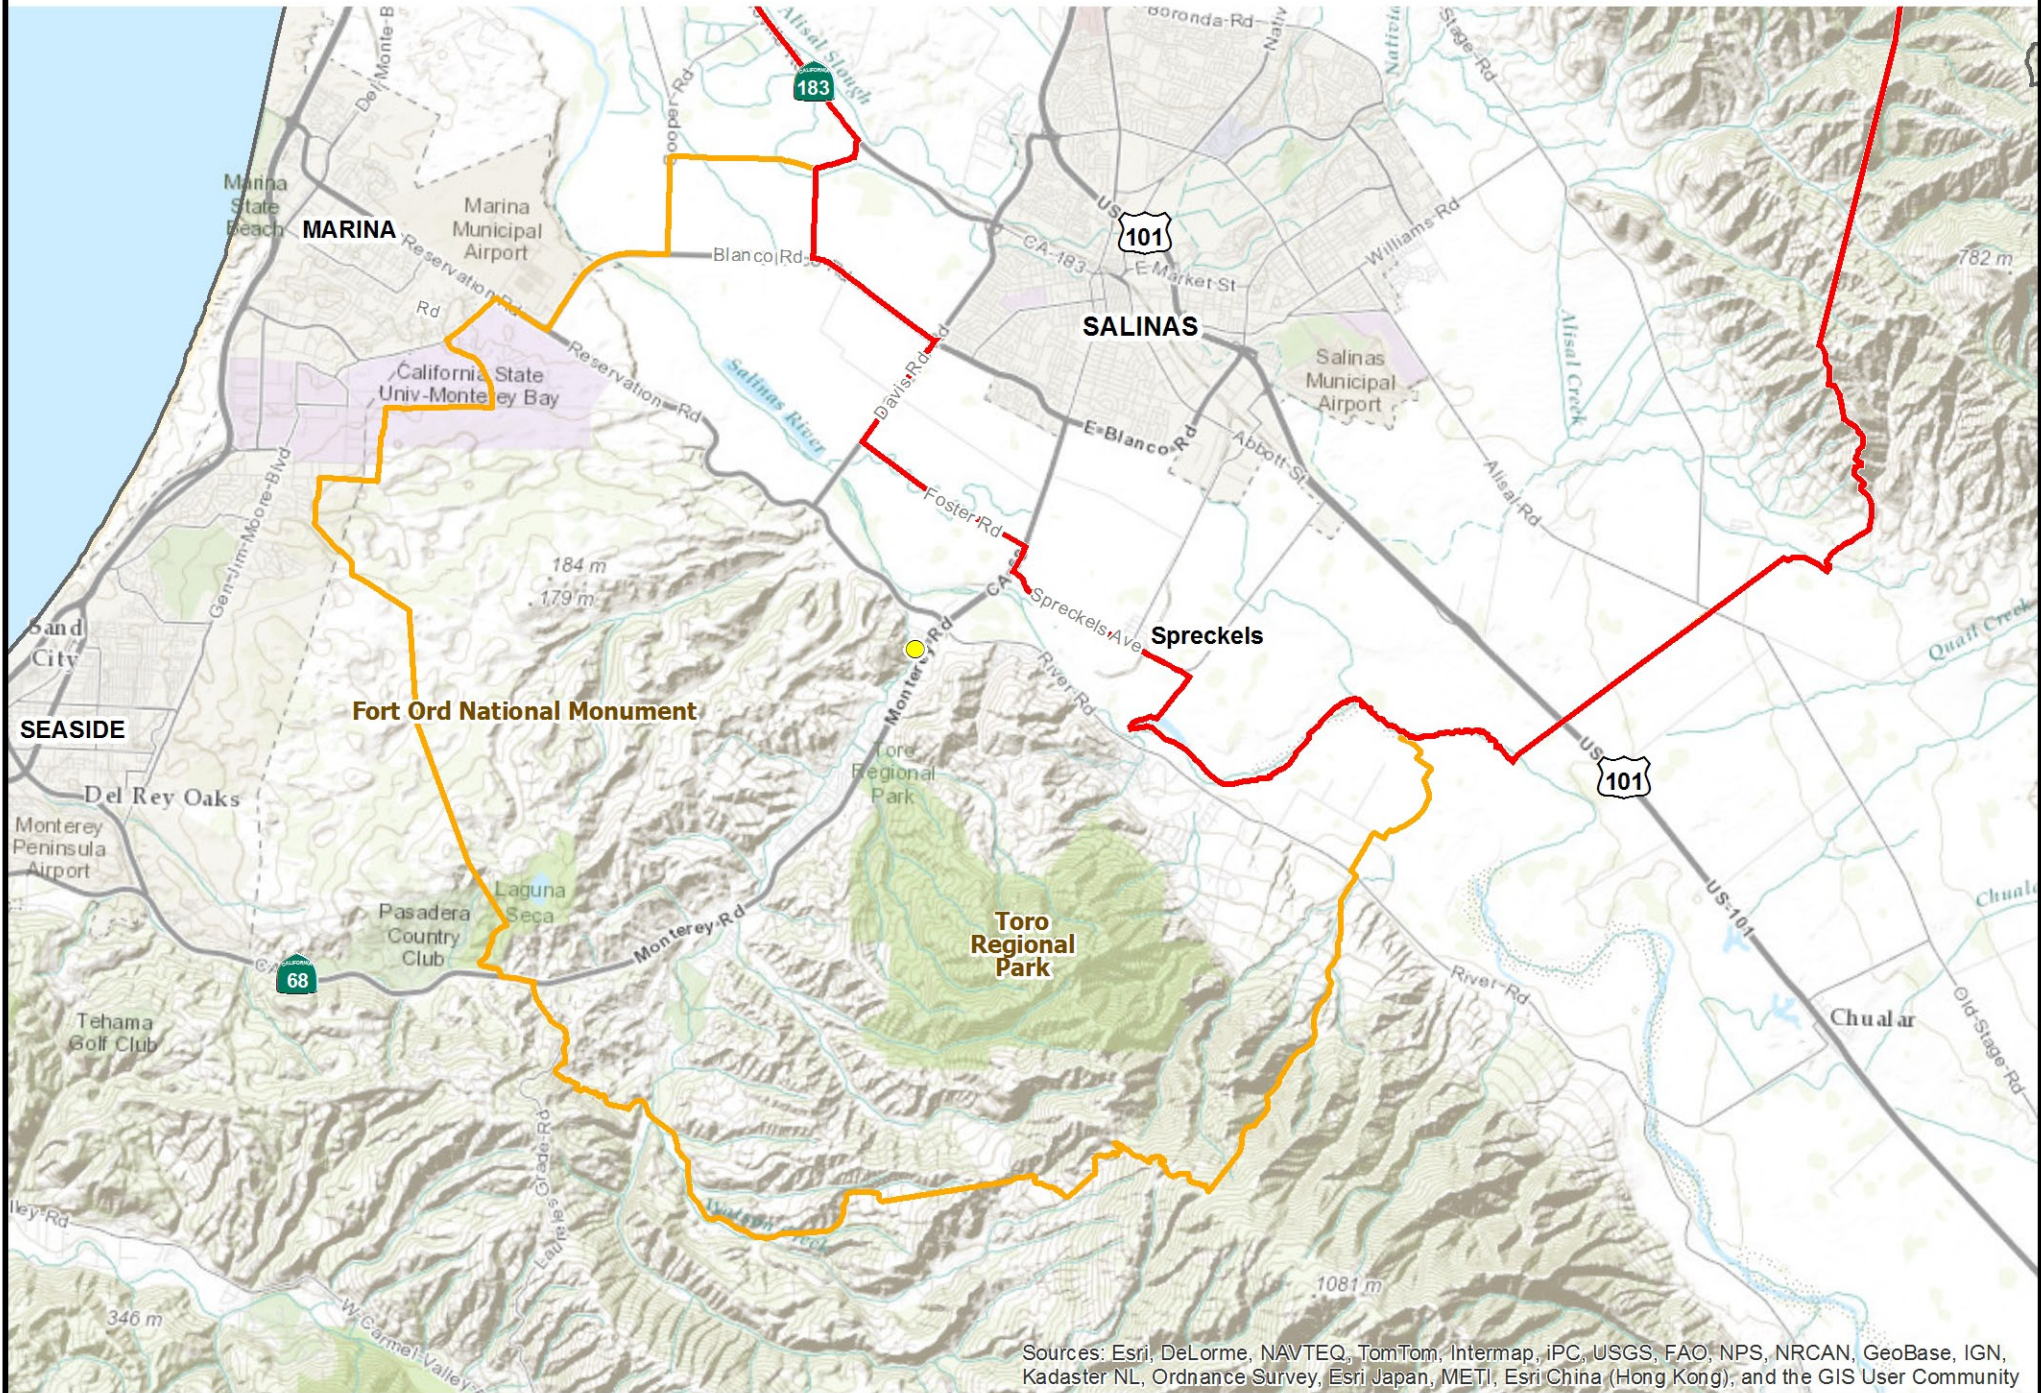

ACP Quarantine Area

December 14, 2016

 Existing Area  Proposed Area (Dec. 14, 2016)

0 1 2 3 4 Miles

Map Produced: December 15, 2016

Sources: Esri, DeLorme, NAVTEQ, TomTom, Intermap, iPC, USGS, FAO, NPS, NRCAN, GeoBase, IGN, Kadaster NL, Ordnance Survey, Esri Japan, METI, Esri China (Hong Kong), and the GIS User Community