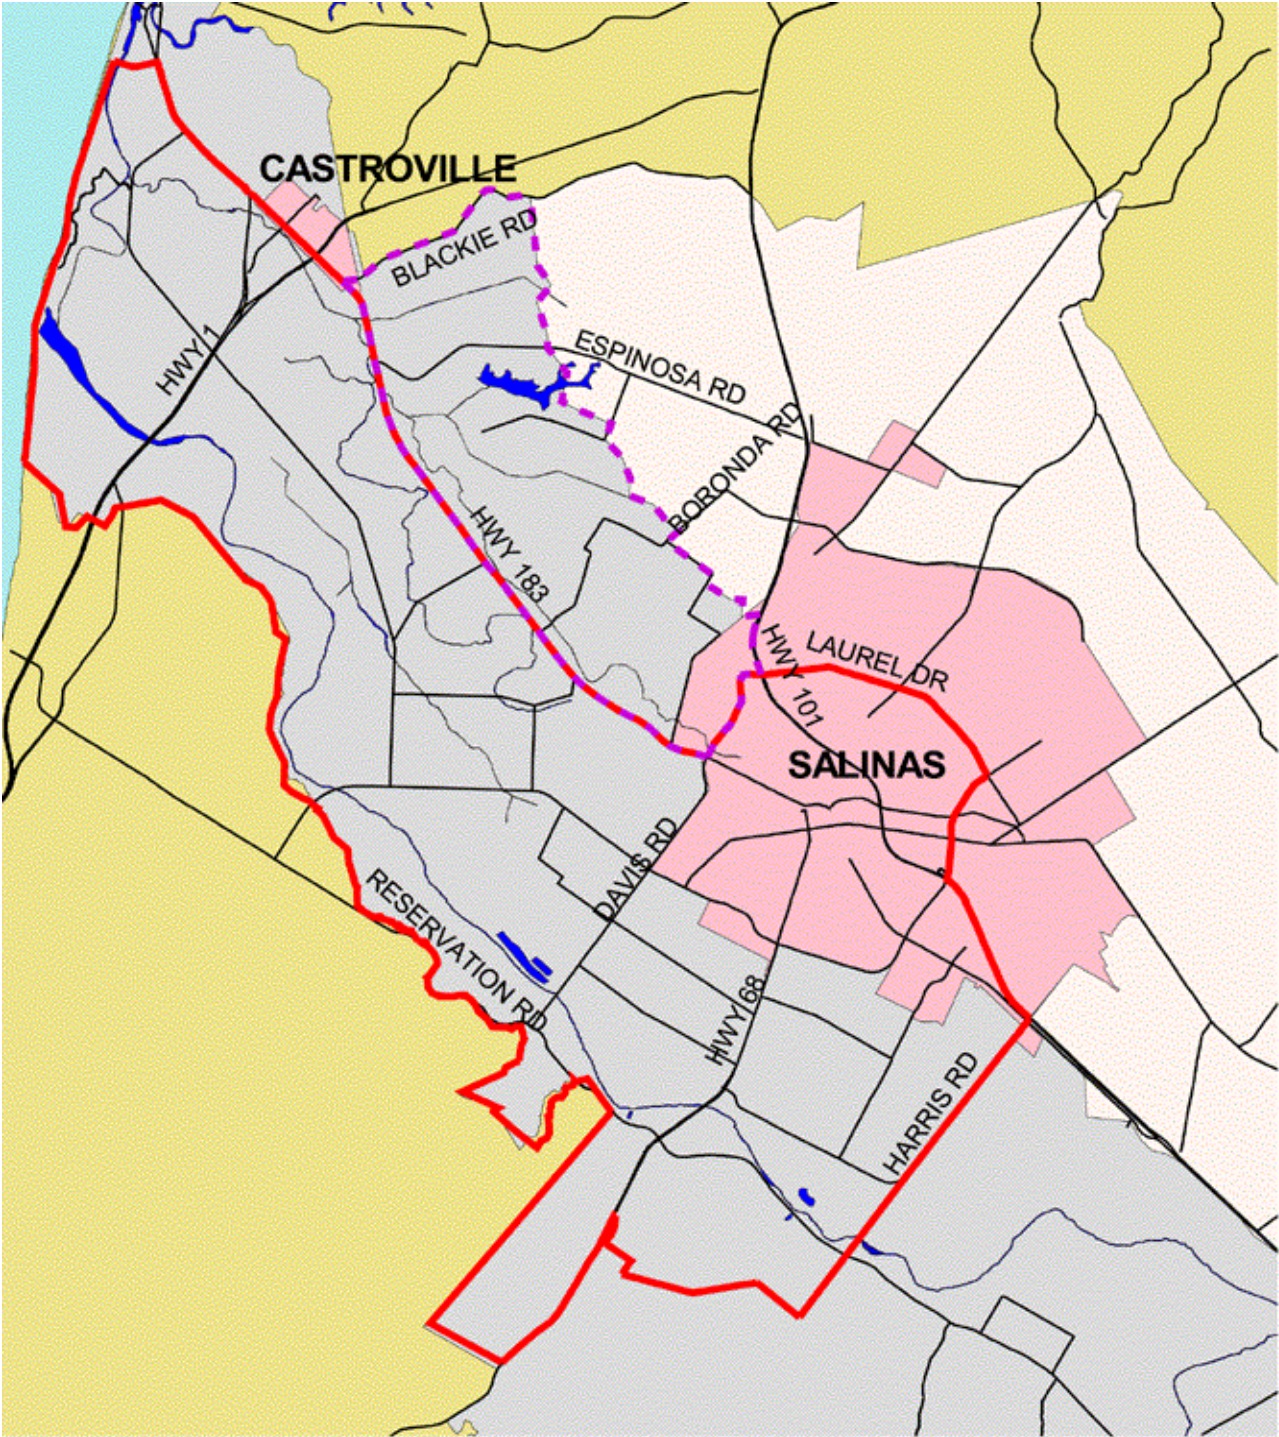

# ORDINANCE 3709 BOUNDARY DELINEATION

Legend:

-  Territory A
-  Territory B
-  Major Roads
-  Water Bodies
-  Cities/Towns
- Hydrologic Subareas**
-  Pressure
-  East Side
- Political Boundaries**
-  Monterey County
-  Pacific Ocean

MCWRA