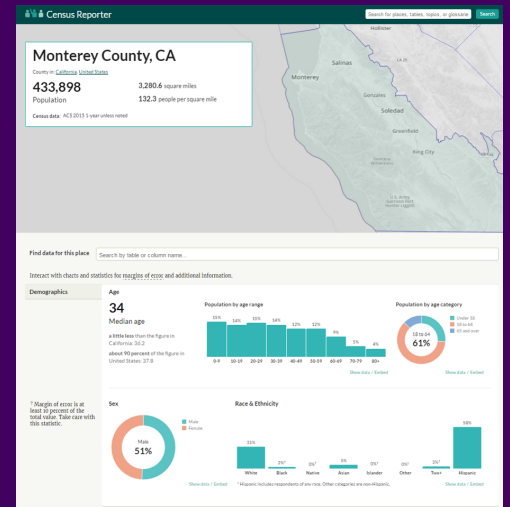

FEATURED DATA TOOLS

ECONOMIC INDICATOR DASHBOARD

Shows current economic health and performance of the County of Monterey

1

CENSUS REPORTER

Provides a friendly interface for navigating Census data, including visualizations for a more useful first look

2

OPPORTUNITY INDEX

Designed to help local communities connect economic, academic, civic and other factors that support increased opportunity and economic mobility

3

GIS MAPPING RESOURCES

Official Maps from Monterey County's Geographic Information Services Department