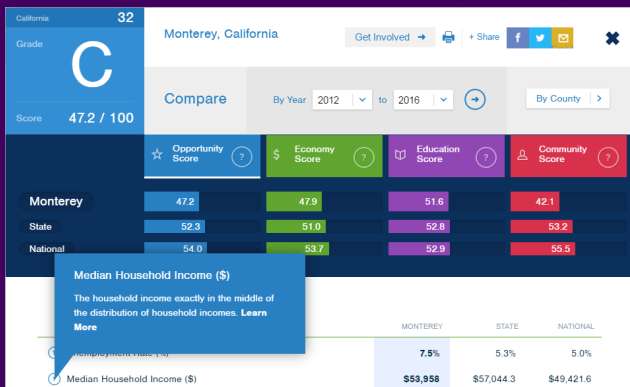

FEATURED DATA TOOLS

ECONOMIC INDICATOR DASHBOARD

Shows current economic health and performance of the County of Monterey

1

CENSUS REPORTER

Provides a friendly interface for navigating Census data, including visualizations for a more useful first look

2

OPPORTUNITY INDEX

Designed to help local communities connect economic, academic, civic and other factors that support increased opportunity and economic mobility

3

GIS MAPPING RESOURCES

Official Maps from Monterey County's Geographic Information Services Department