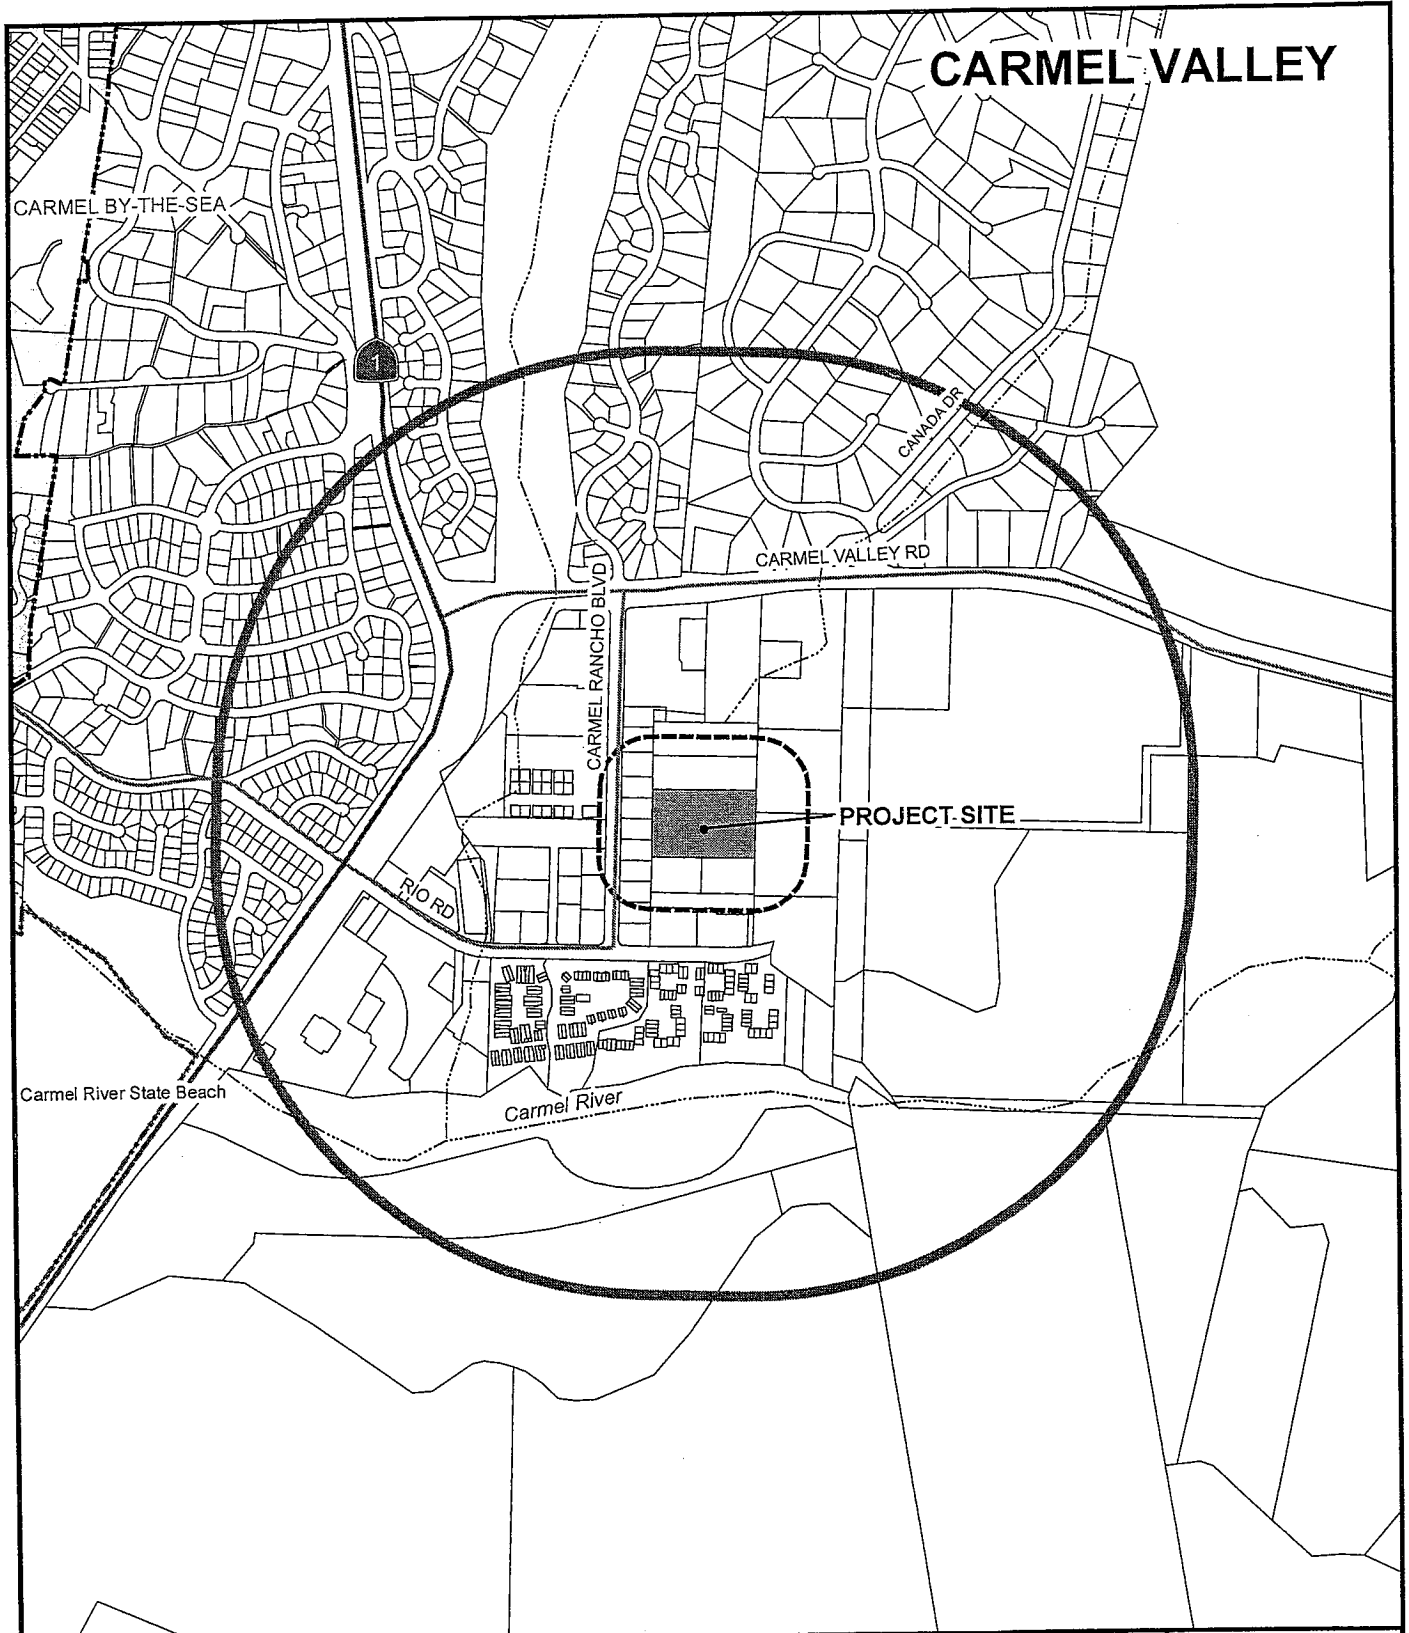

Exhibit No. 6
Vicinity Map

Carmel Rio Road, LLC
GPZ090004

Board of Supervisors
March 27, 2012

Exhibit No. 6

APPLICANT: CARMEL RIO ROAD LLC

APN: 015-021-015-000

FILE # PLN060647

 300' Limit

 2500' Limit

 City Limits

PLANNER: OSORIO