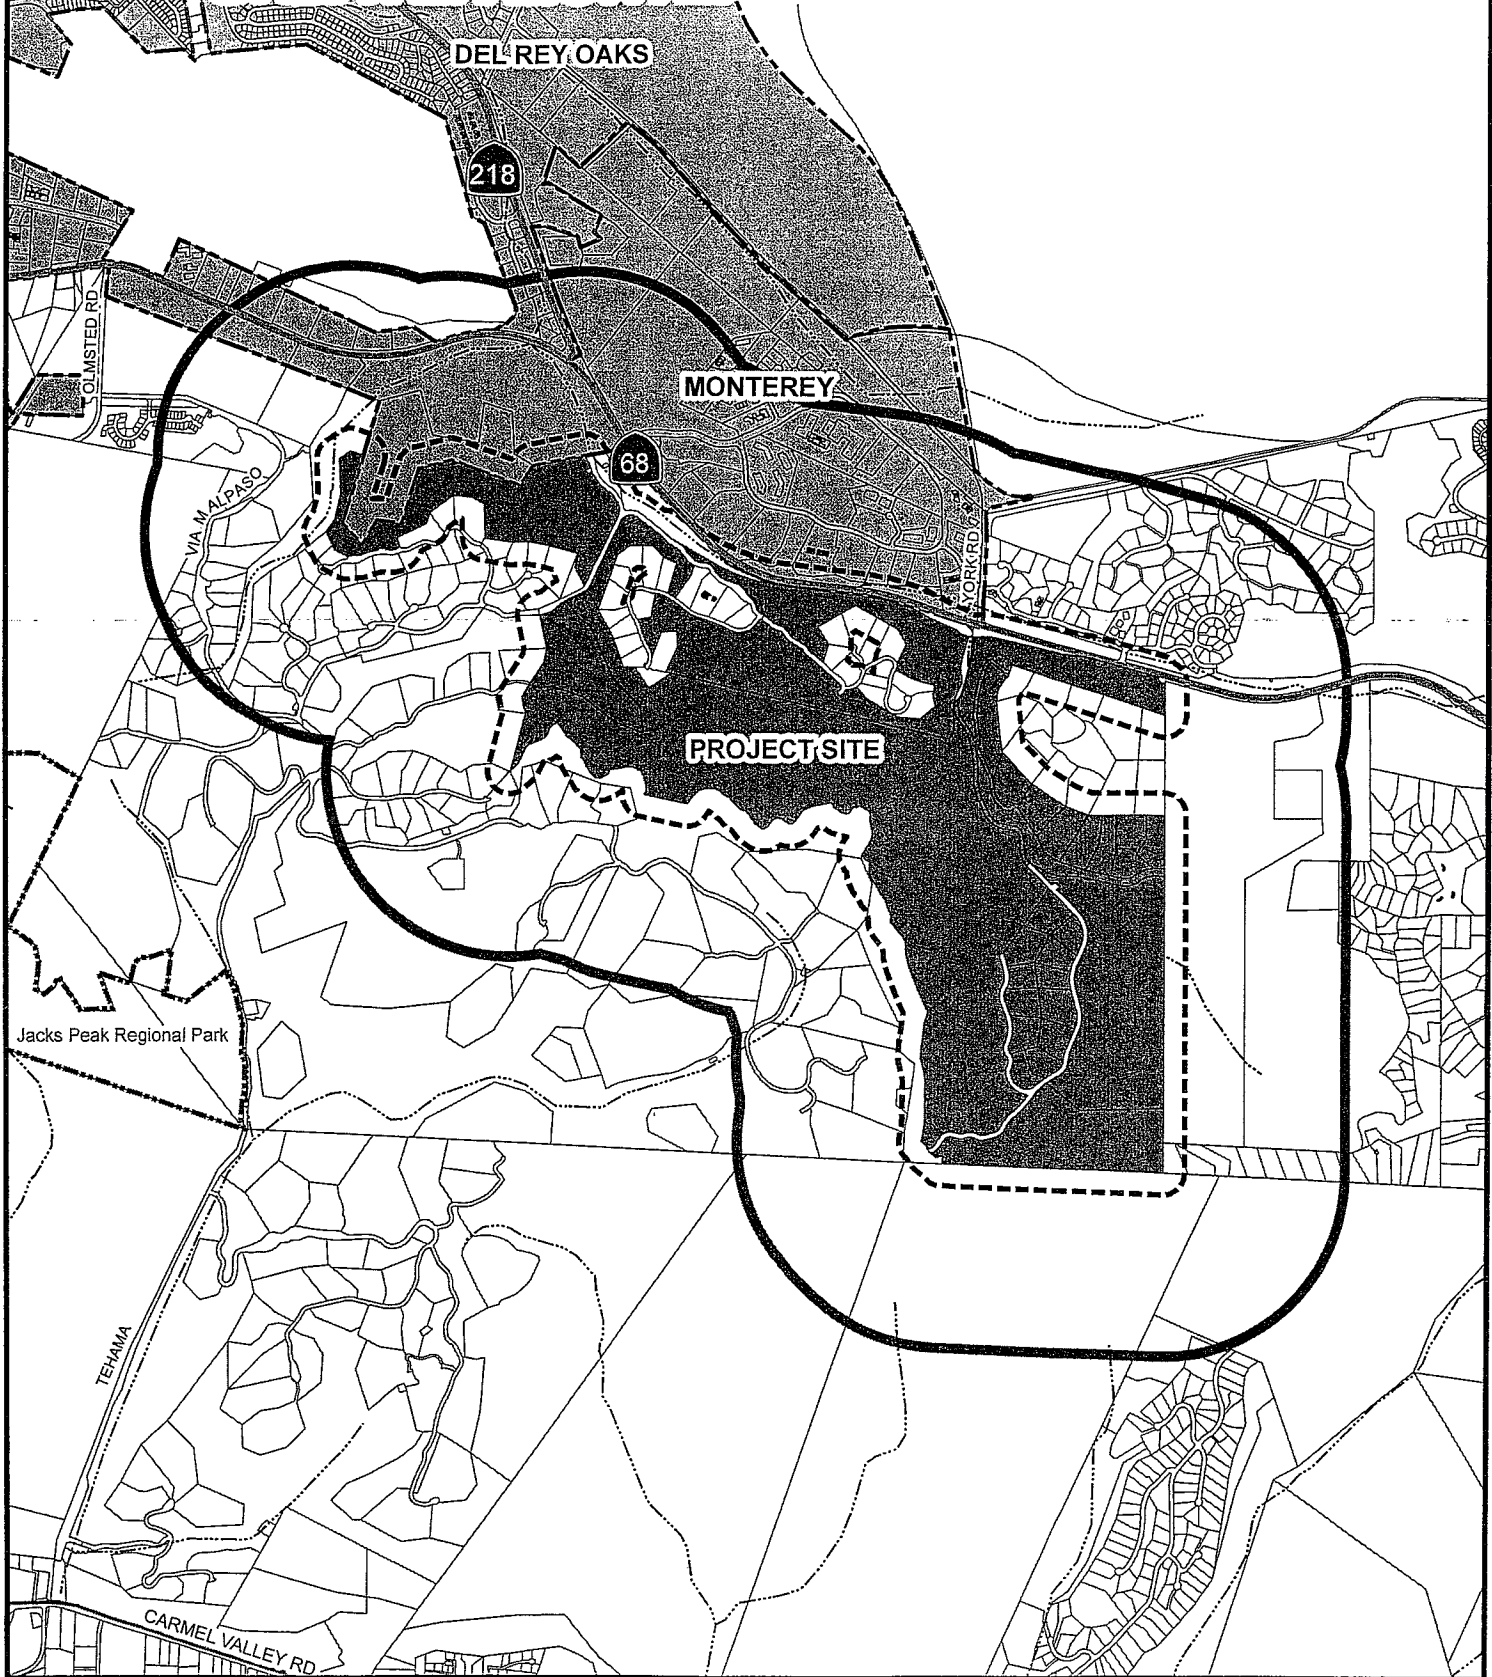

Exhibit K  
Vicinity Map

Banker's Development Group, LLC  
York Highlands  
PLN100020

---

Board of Supervisors  
October 18, 2011

# GREATER MONTEREY PENINSULA

APPLICANT: YORK HIGHLANDS (MONTERRA RANCH PROPERTIES LLC)

APN: 259-092-072-000M

FILE # PLN100020

Water    2500' Limit    300' Limit    City Limits