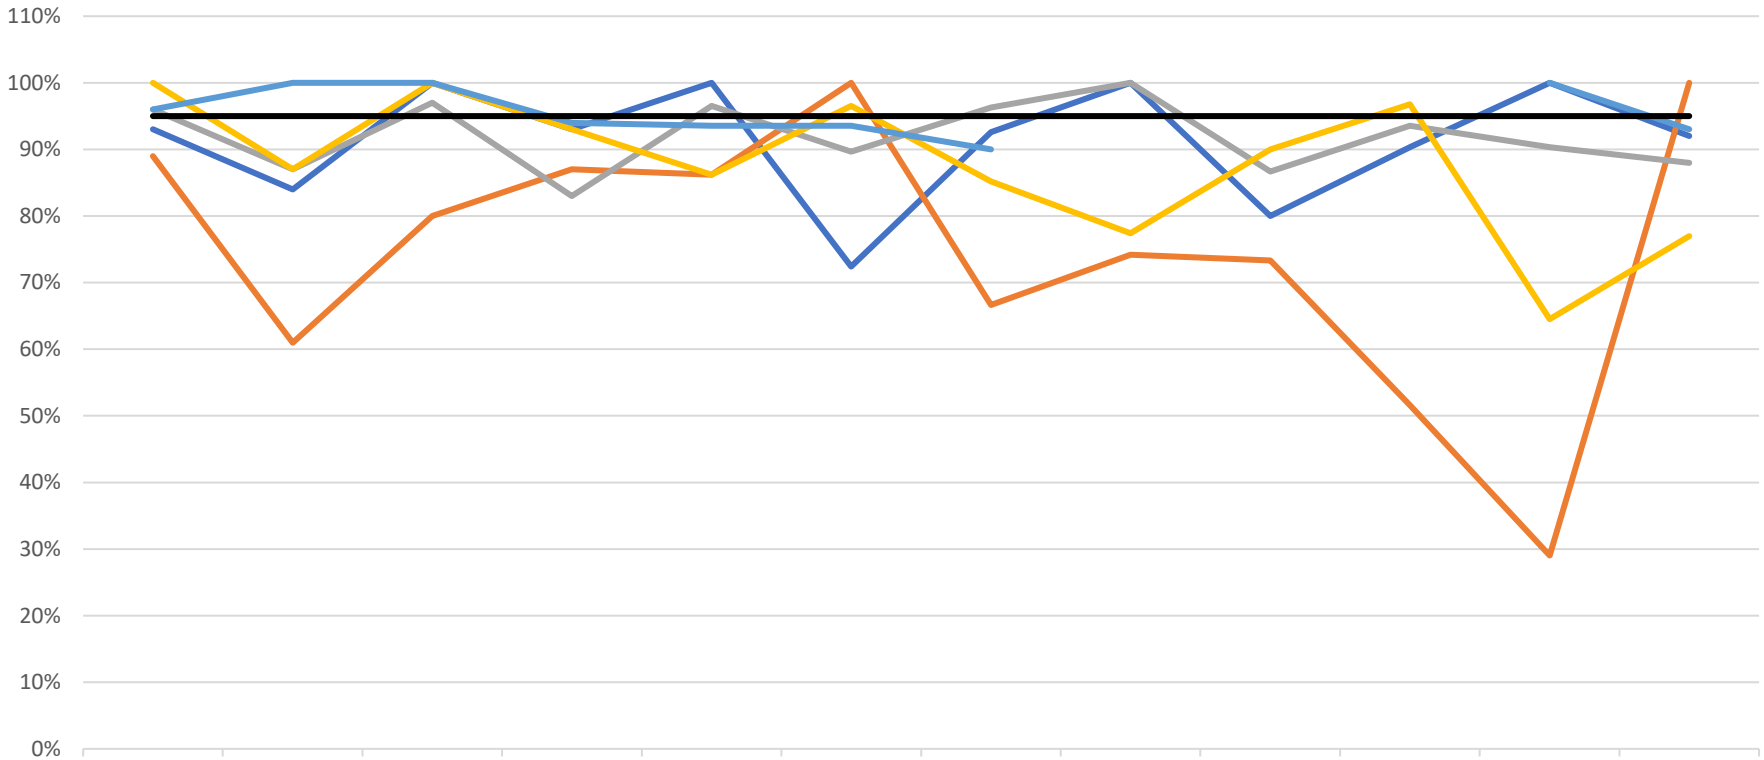

# ReddiNet MCI Drill Testing

## Response Compliance / Feb 2018 - Feb 2019

	Mar-18	Apr-18	May-18	Jun-18	Jul-18	Aug-18	Sep-18	Oct-18	Nov-18	Dec-18	Jan-19	Feb-19
CHOMP	93%	84%	100%	93%	100%	72%	93%	100%	80%	90%	100%	92%
MMH	89%	61%	80%	87%	86%	100%	67%	74%	73%	52%	29%	100%
NMC	96%	87%	97%	83%	97%	90%	96%	100%	87%	94%	90%	88%
SVMH	100%	87%	100%	93%	86%	97%	85%	77%	90%	97%	65%	77%
AMR	96%	100%	100%	94%	94%	94%	90%				100%	93%
STANDARD	95%	95%	95%	95%	95%	95%	95%	95%	95%	95%	95%	95%