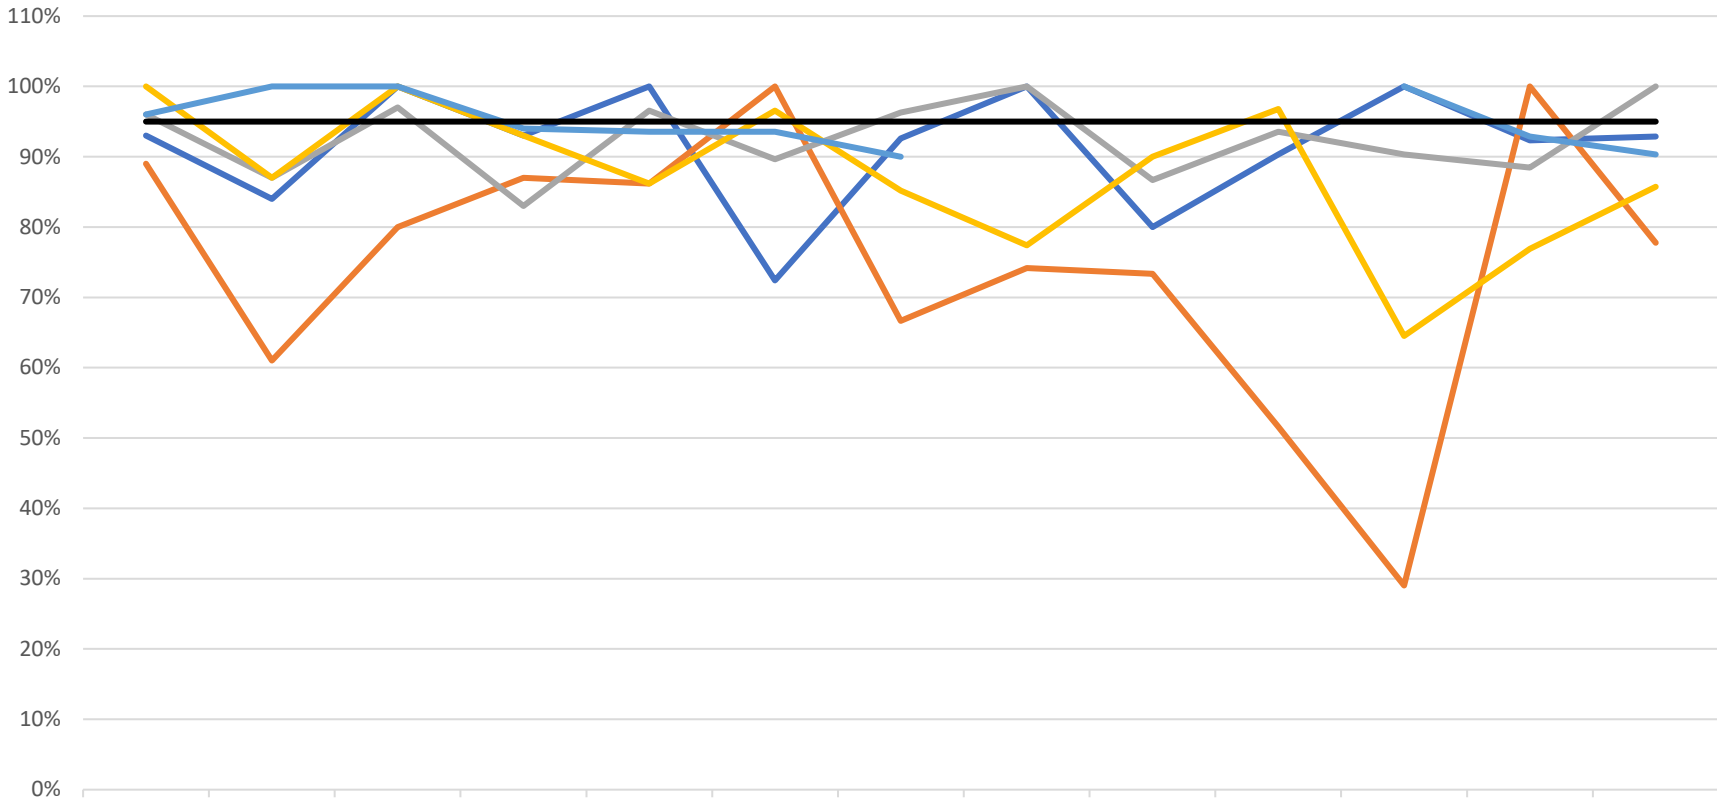

ReddiNet MCI Drill Testing

Response Compliance / March 2018 - March 2019

	Mar-18	Apr-18	May-18	Jun-18	Jul-18	Aug-18	Sep-18	Oct-18	Nov-18	Dec-18	Jan-19	Feb-19	Mar-19
CHOMP	93%	84%	100%	93%	100%	72%	93%	100%	80%	90%	100%	92%	93%
MMH	89%	61%	80%	87%	86%	100%	67%	74%	73%	52%	29%	100%	78%
NMC	96%	87%	97%	83%	97%	90%	96%	100%	87%	94%	90%	88%	100%
SVMH	100%	87%	100%	93%	86%	97%	85%	77%	90%	97%	65%	77%	86%
AMR	96%	100%	100%	94%	94%	94%	90%				100%	93%	90%
STANDARD	95%	95%	95%	95%	95%	95%	95%	95%	95%	95%	95%	95%	95%

— CHOMP
 — MMH
 — NMC
 — SVMH
 — AMR
 — STANDARD