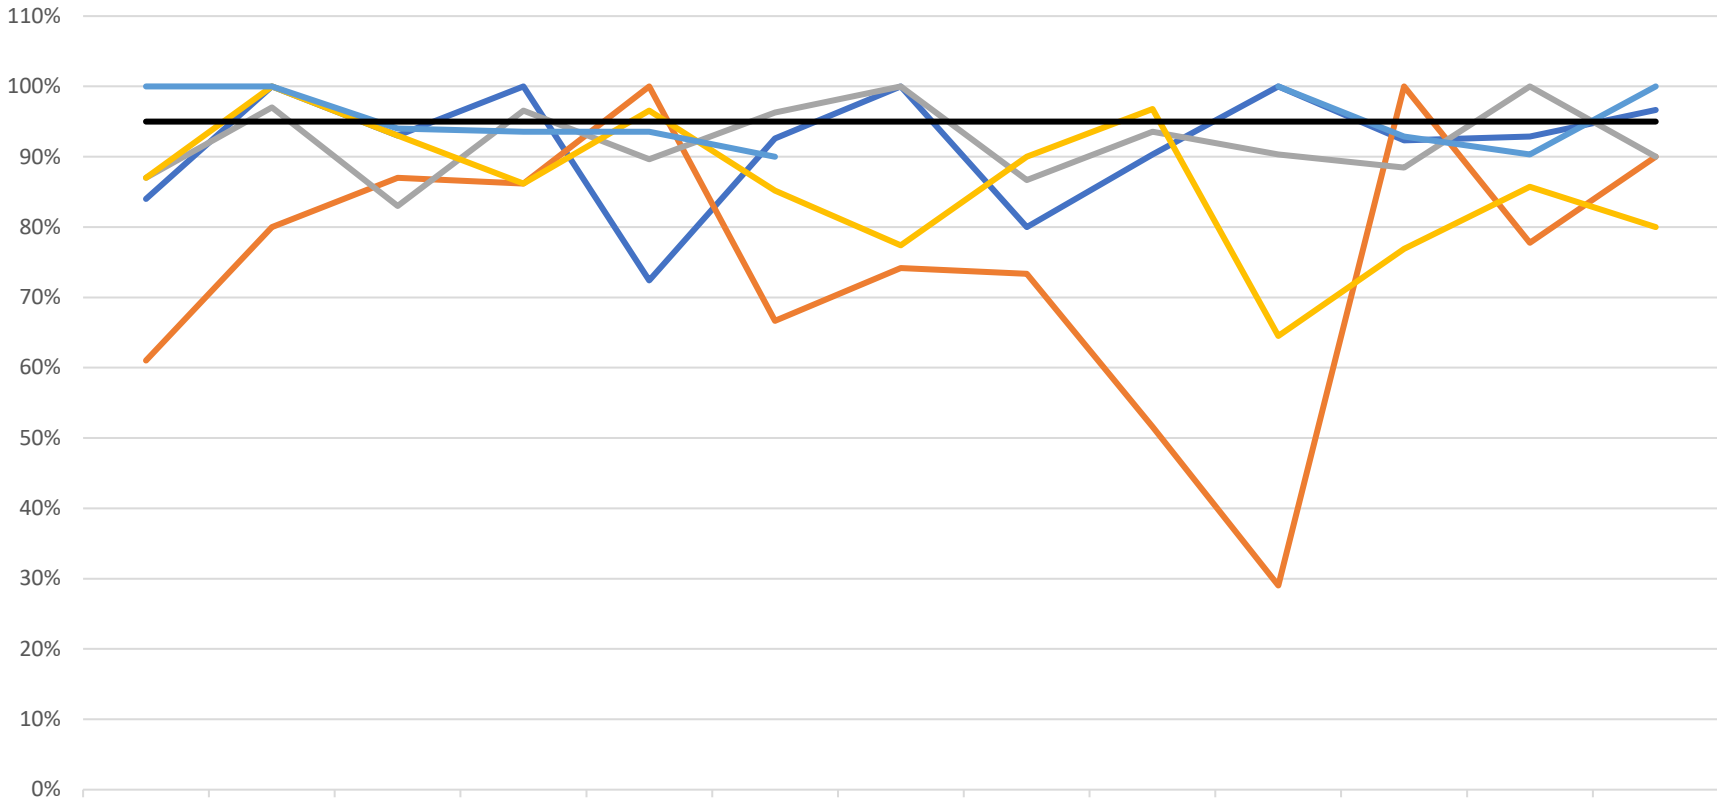

ReddiNet MCI Drill Testing

Response Compliance / April 2018 - April 2019

	Apr-18	May-18	Jun-18	Jul-18	Aug-18	Sep-18	Oct-18	Nov-18	Dec-18	Jan-19	Feb-19	Mar-19	Apr-19
CHOMP	84%	100%	93%	100%	72%	93%	100%	80%	90%	100%	92%	93%	97%
MMH	61%	80%	87%	86%	100%	67%	74%	73%	52%	29%	100%	78%	90%
NMC	87%	97%	83%	97%	90%	96%	100%	87%	94%	90%	88%	100%	90%
SVMH	87%	100%	93%	86%	97%	85%	77%	90%	97%	65%	77%	86%	80%
AMR	100%	100%	94%	94%	94%	90%				100%	93%	90%	100%
STANDARD	95%	95%	95%	95%	95%	95%	95%	95%	95%	95%	95%	95%	95%

— CHOMP
 — MMH
 — NMC
 — SVMH
 — AMR
 — STANDARD