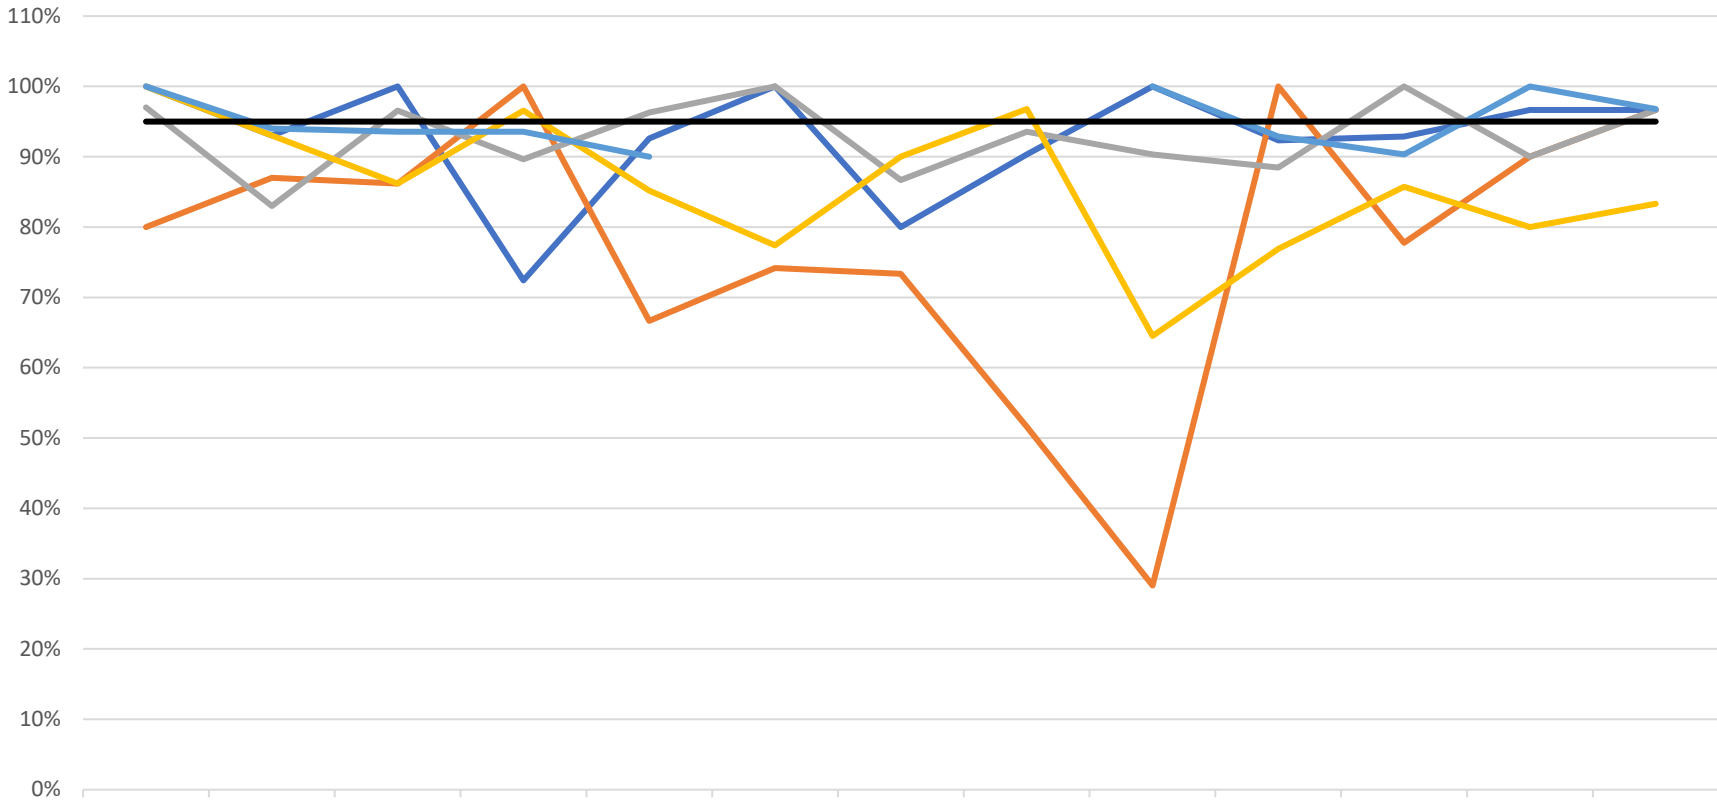

ReddiNet MCI Drill Testing

Response Compliance / May 2018 - May 2019

	May-18	Jun-18	Jul-18	Aug-18	Sep-18	Oct-18	Nov-18	Dec-18	Jan-19	Feb-19	Mar-19	Apr-19	May-19
CHOMP	100%	93%	100%	72%	93%	100%	80%	90%	100%	92%	93%	97%	97%
MMH	80%	87%	86%	100%	67%	74%	73%	52%	29%	100%	78%	90%	97%
NMC	97%	83%	97%	90%	96%	100%	87%	94%	90%	88%	100%	90%	97%
SVMH	100%	93%	86%	97%	85%	77%	90%	97%	65%	77%	86%	80%	83%
AMR	100%	94%	94%	94%	90%				100%	93%	90%	100%	97%
STANDARD	95%	95%	95%	95%	95%	95%	95%	95%	95%	95%	95%	95%	95%

— CHOMP
 — MMH
 — NMC
 — SVMH
 — AMR
 — STANDARD