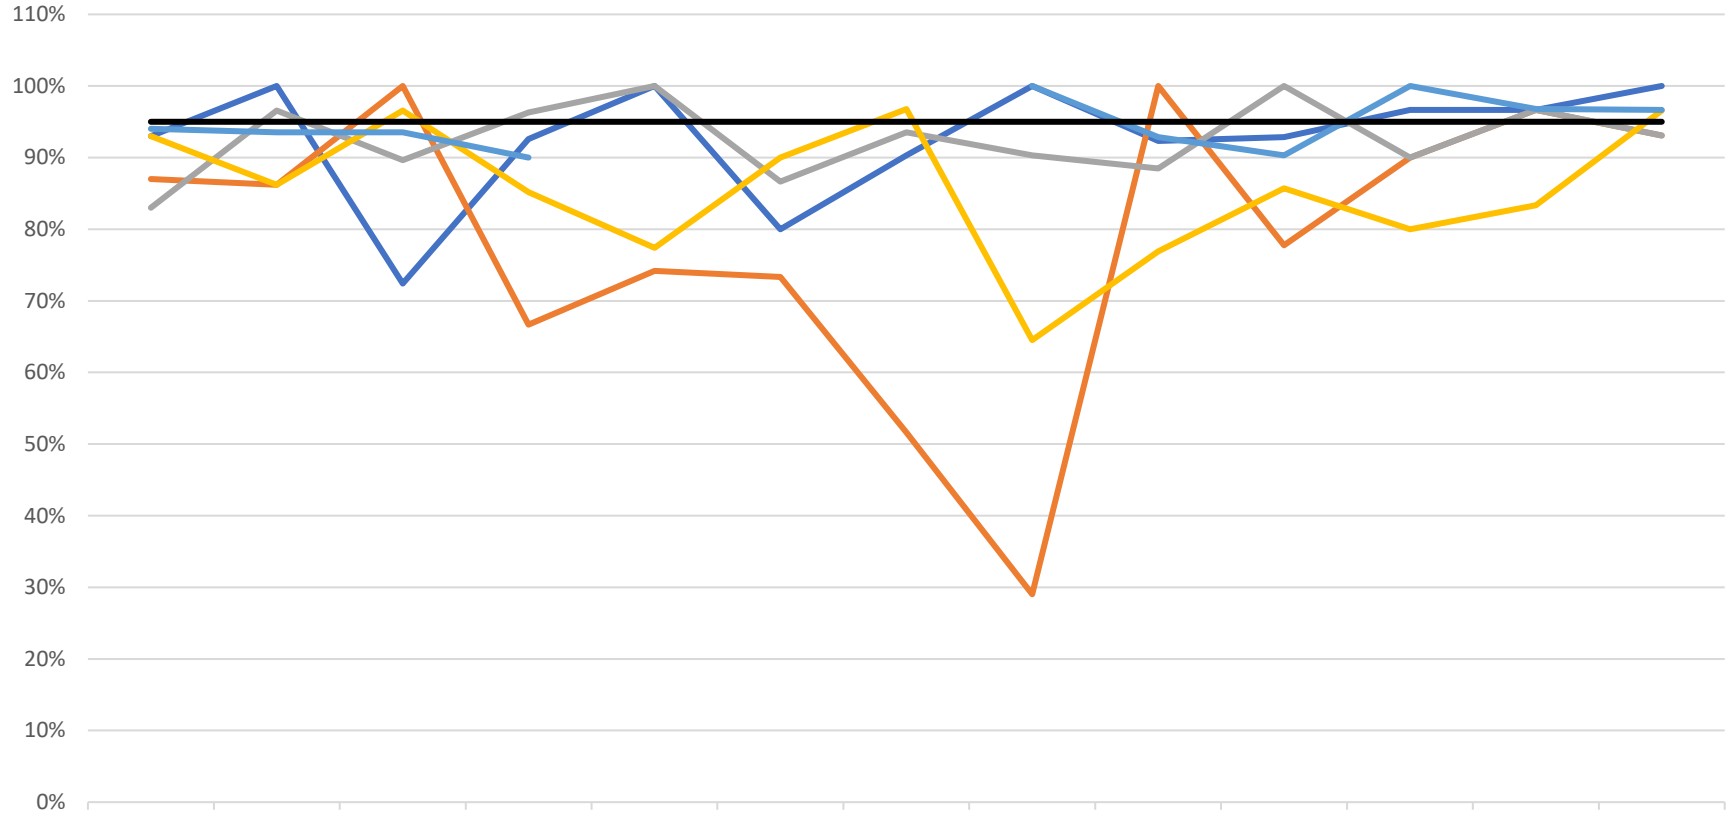

# ReddiNet MCI Drill Testing

## Response Compliance /June 2018 - June 2019

	Jun-18	Jul-18	Aug-18	Sep-18	Oct-18	Nov-18	Dec-18	Jan-19	Feb-19	Mar-19	Apr-19	May-19	Jun-19
CHOMP	93%	100%	72%	93%	100%	80%	90%	100%	92%	93%	97%	97%	100%
MMH	87%	86%	100%	67%	74%	73%	52%	29%	100%	78%	90%	97%	93%
NMC	83%	97%	90%	96%	100%	87%	94%	90%	88%	100%	90%	97%	93%
SVMH	93%	86%	97%	85%	77%	90%	97%	65%	77%	86%	80%	83%	97%
AMR	94%	94%	94%	90%				100%	93%	90%	100%	97%	97%
STANDARD	95%	95%	95%	95%	95%	95%	95%	95%	95%	95%	95%	95%	95%