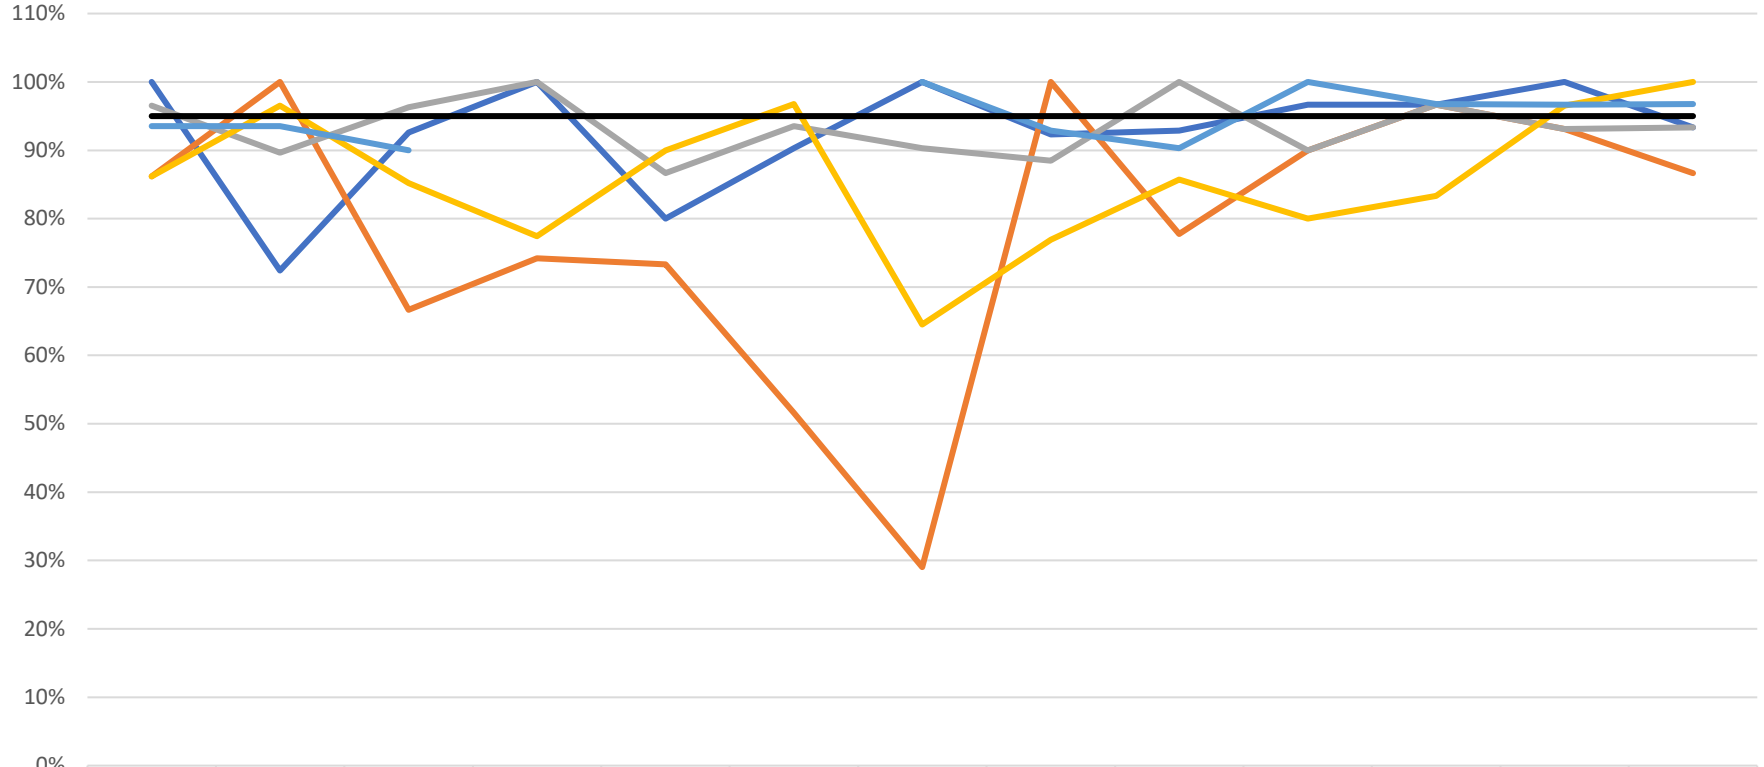

# ReddiNet MCI Drill Testing

## Response Compliance / July 2018 - July 2019

	Jul-18	Aug-18	Sep-18	Oct-18	Nov-18	Dec-18	Jan-19	Feb-19	Mar-19	Apr-19	May-19	Jun-19	Jul-19
CHOMP	100%	72%	93%	100%	80%	90%	100%	92%	93%	97%	97%	100%	93%
MMH	86%	100%	67%	74%	73%	52%	29%	100%	78%	90%	97%	93%	87%
NMC	97%	90%	96%	100%	87%	94%	90%	88%	100%	90%	97%	93%	93%
SVMH	86%	97%	85%	77%	90%	97%	65%	77%	86%	80%	83%	97%	100%
AMR	94%	94%	90%				100%	93%	90%	100%	97%	97%	97%
STANDARD	95%	95%	95%	95%	95%	95%	95%	95%	95%	95%	95%	95%	95%