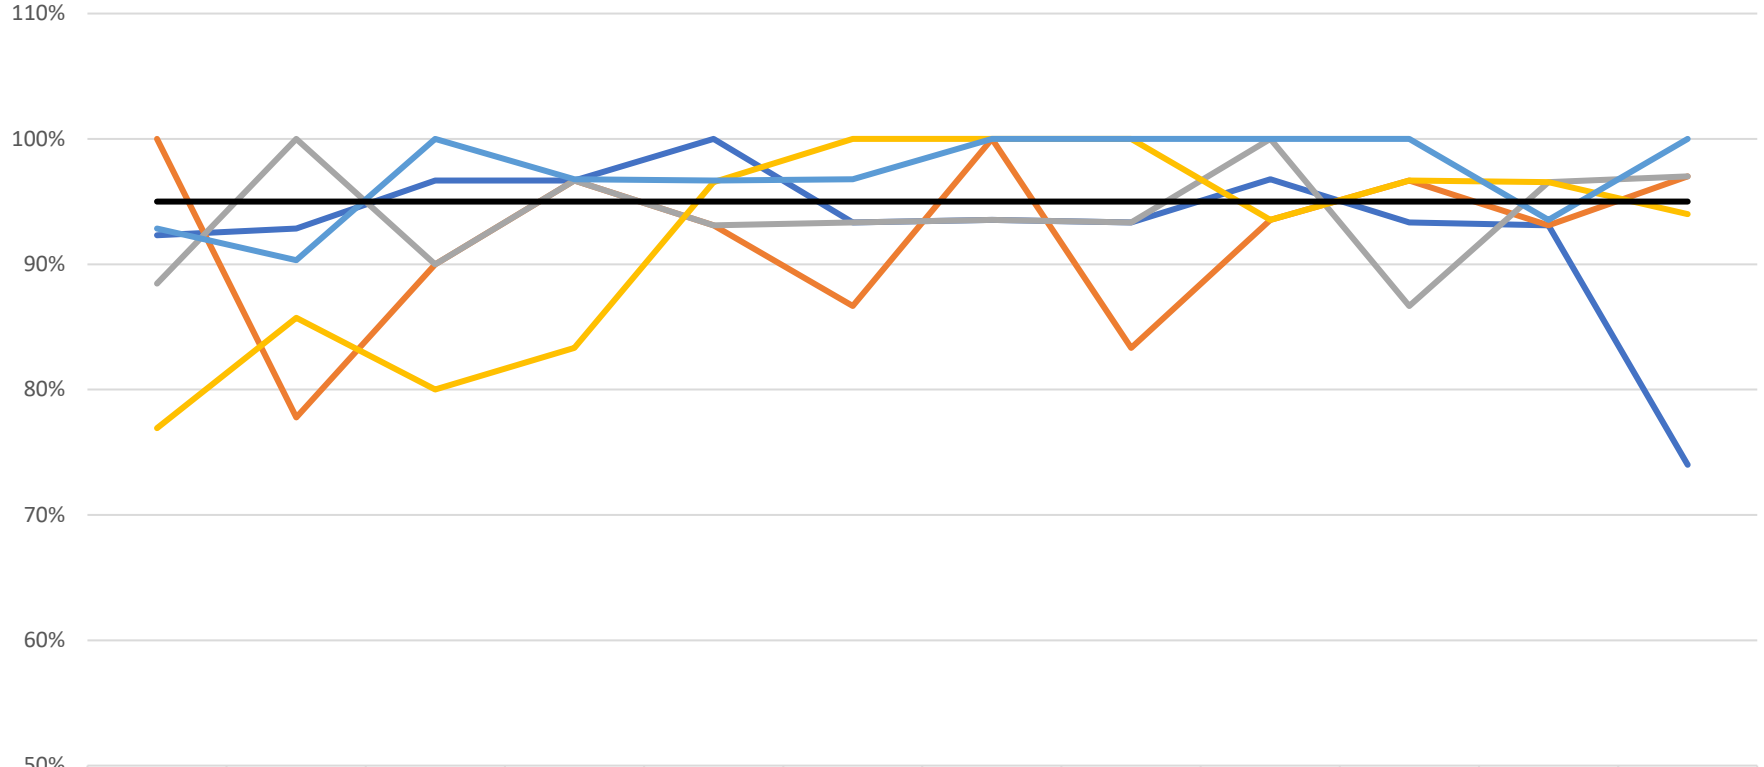

ReddiNet MCI Drill Testing

Response Compliance February 2019 - January 2020

	Feb-19	Mar-19	Apr-19	May-19	Jun-19	Jul-19	Aug-19	Sep-19	Oct-19	Nov-19	Dec-19	Jan-20
CHOMP	92%	93%	97%	97%	100%	93%	94%	93%	97%	93%	93%	74%
MMH	100%	78%	90%	97%	93%	87%	100%	83%	94%	97%	93%	97%
NMC	88%	100%	90%	97%	93%	93%	94%	93%	100%	87%	97%	97%
SVMH	77%	86%	80%	83%	97%	100%	100%	100%	94%	97%	97%	94%
AMR	93%	90%	100%	97%	97%	97%	100%	100%	100%	100%	94%	100%
STANDARD	95%	95%	95%	95%	95%	95%	95%	95%	95%	95%	95%	95%

— CHOMP
 — MMH
 — NMC
 — SVMH
 — AMR
 — STANDARD